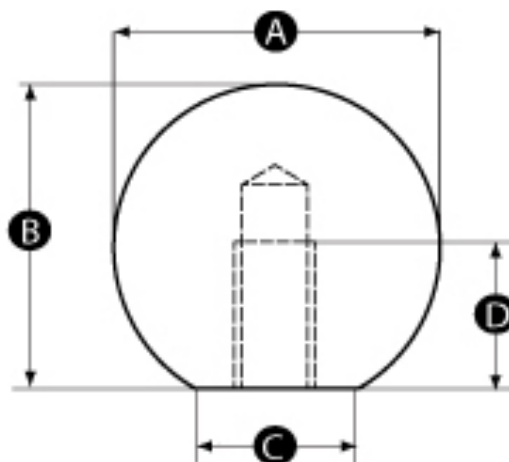

Datasheet

Push-fit Polished Stainless Steel Ball Knob

RS Stock No: 1443646

Specification

Material: Stainless steel - 304

Finish: Highly polished

Bore: Push-fit assembly

Stock no	A	B	C	D	Bore size (mm) - H7 Tolerance
1443639	16	15	8	10	4
1443640	16	15	8	10	5
1443641	20	18	12	12	5
1443642	20	18	12	12	6
1443643	25	23	15	16	6
1443644	25	23	15	16	8
1443645	32	29	18	20	6
1443646	32	29	18	20	8
1443648	38	35	22	24	6
1443649	38	35	22	24	8
1443647	38	35	22	24	10
1443650	44	37	32	28	10