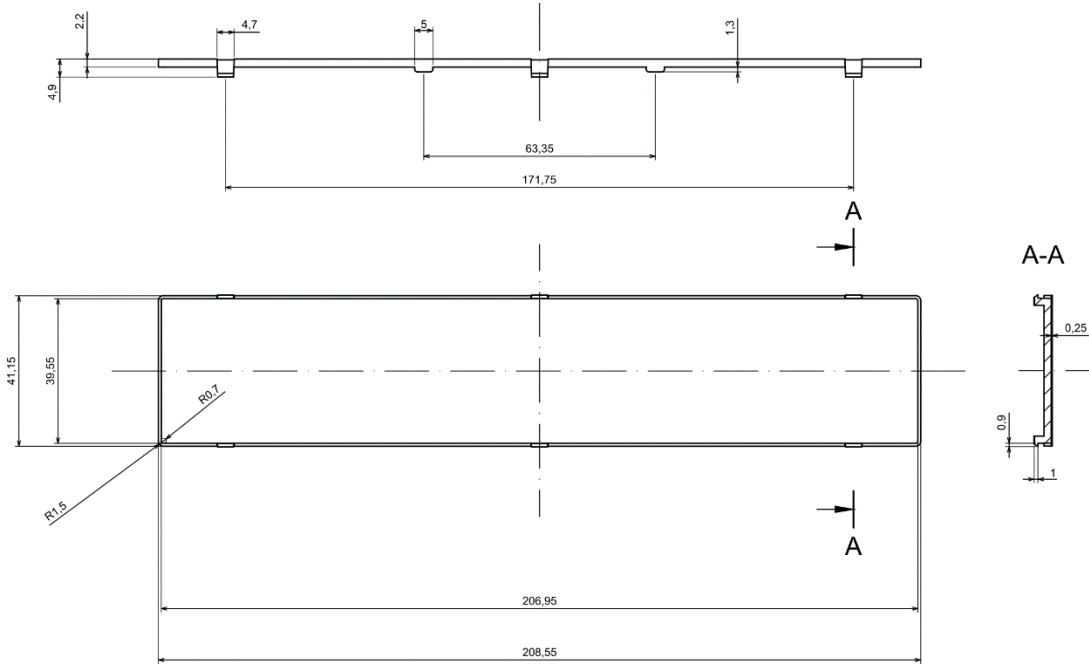

Product Description

Lightgray front panel made of (self-extinguishing) ABS V0 for ZD1012 enclosure.

General Specifications

Material	ABS
Colour	Lightgray
Applications	Accessories for DIN Rail Enclosures

Mechanical Specifications

Height	4.9 mm
Width	41.2 mm
Length	208.6 mm

Approvals

Standards Met	RoHS Compliant
----------------------	----------------

Similar Products

Stock No.	Brand	Product Name	Type
2383991	RS PRO	DIN Rail Enclosures Accessories	Transparent DIN Rail filter
2383987	RS PRO	DIN Rail Enclosures Accessories	Transparent Red DIN Rail filter

All dimensions are given within +/-0,5mm tolerance