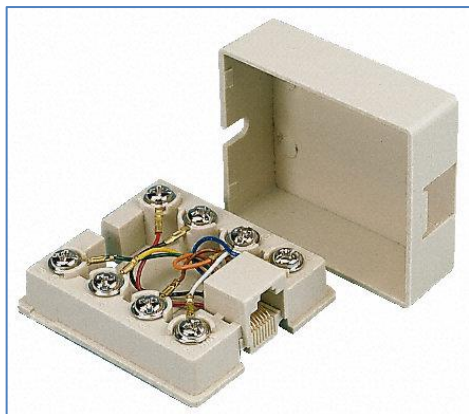

Datasheet

Wall Box with JR45 Socket

RS Stock number [253-0272](#)

Features:

- Colour: Ivory
- Number of Contacts: 8
- Fixing: By Screw
- Connection through screw terminals, but shipped with double sided adhesive
- Socket: RJ9 plug