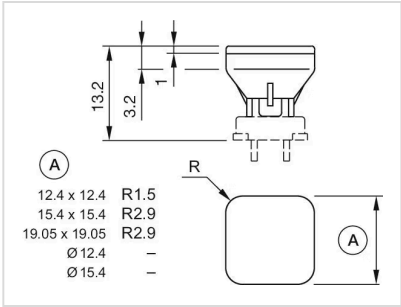

OPERATING-/INDICATION PART

Lens colour: White

Lens material: Plastic

Lens illumination: Illuminated

Lens shape: Flush

Lens optics: translucent

MECHANICAL CHARACTERISTICS

Weight: 0 kg

CERTIFICATE

REACH: REACH compliant

RoHS: RoHS compliant

OTHER

Short Description: Lens, Ø 12.4 mm, Illuminated, White, Flush, Plastic

Dimension: Ø 12.4 mm

Dimension drawings:

A = Front dimension