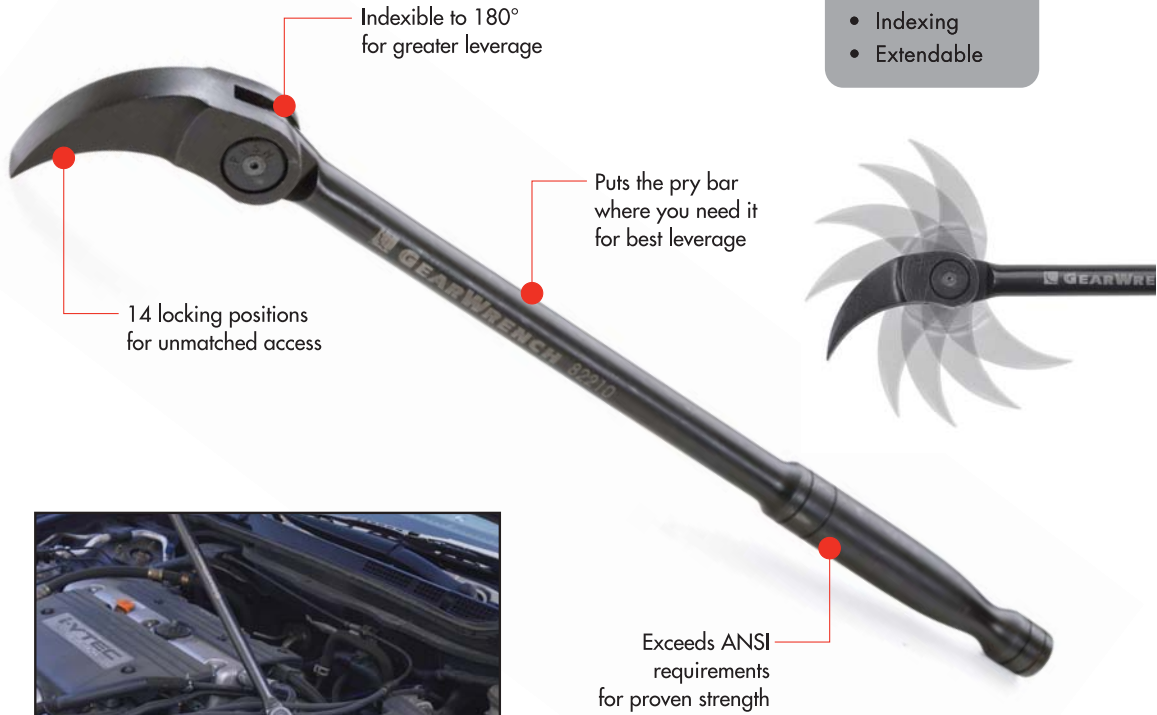

PRY BARS

Available in:

- Indexing
- Extendable

82301 - 3 Pc. Pry Bar Set

Item No. Description

82208	8" Indexing Pry Bar - Smooth Profile
82210	10" Indexing Pry Bar - Smooth Profile
82216	16" Indexing Pry Bar - Smooth Profile

82300 - 2 Pc. Pry Bar Set

Item No. Description

82208	8" Indexing Pry Bar - Smooth Profile
82216	16" Indexing Pry Bar - Smooth Profile

82208 - 8" Indexing Pry Bar

Item No. Description

82208	8" Indexing Pry Bar / Seal Pick - Smooth Profile
-------	--