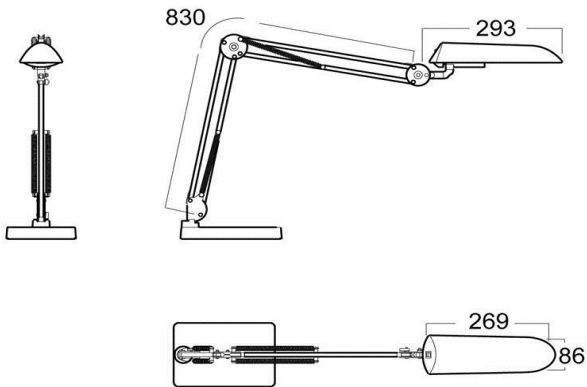

Verit

A versatile and flexible task light

Illustrations

Verit's shade can be adjusted and set to almost any position.

Verit

Verit