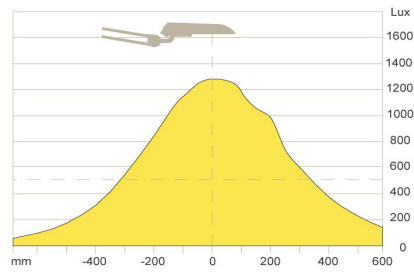

### OPTICS

Symmetric light output.

## Illustrations

Verit's shade can be adjusted and set to almost any position.

Verit

Verit