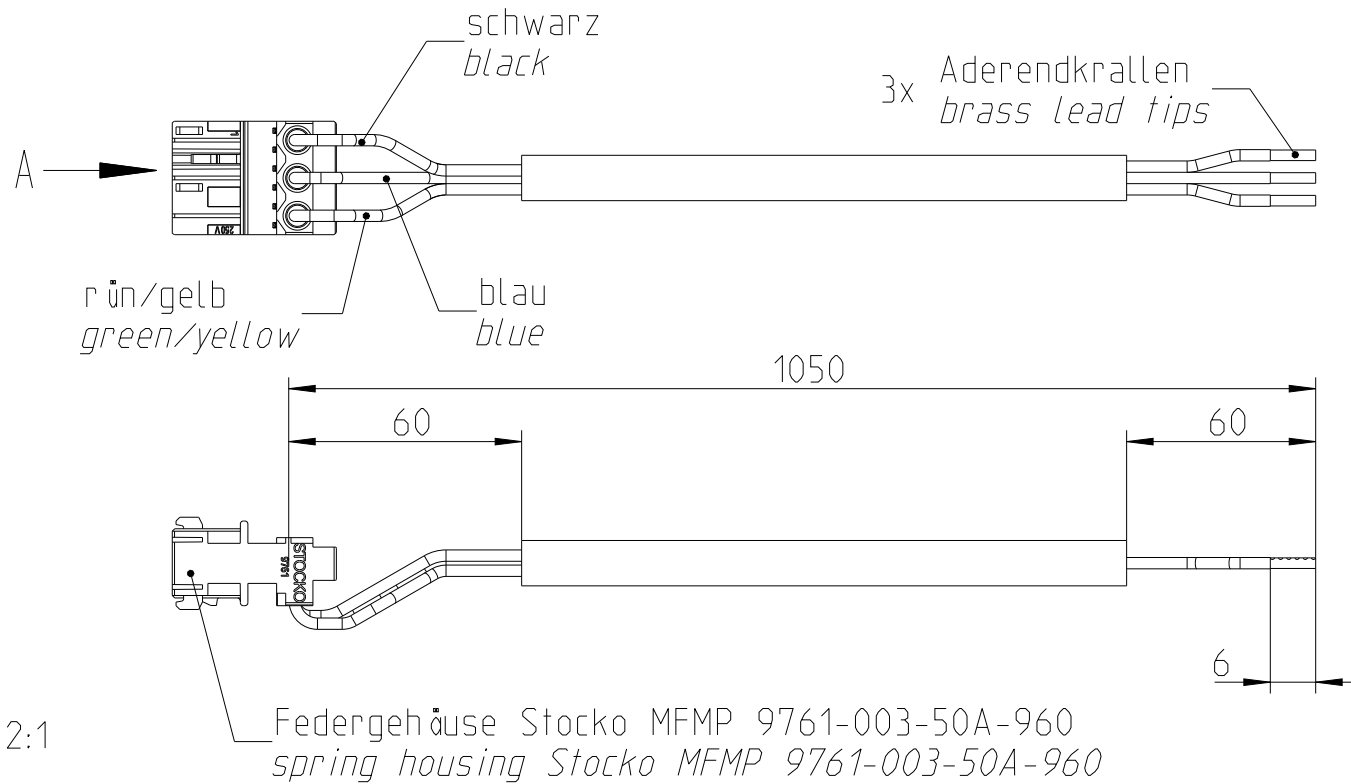

Dimensional Drawing

Typ: 35786-4-1029

Ansicht A
view A

2:1

schwarz
black

=1

blau
blue

=2

grün/gelb
green/yellow

=3

1:2

for information use only

CAD: 001804893

Any unauthorized use of this drawing, copying or passing on to third parties requires the explicit approval of ebm-papst Mulfingen GmbH & Co. KG. Any violations of this shall be prosecuted in Civil and Penal Court.