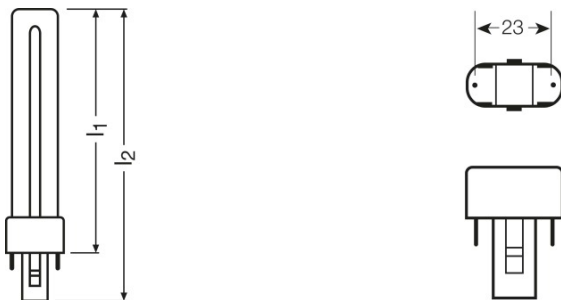

## Technical data

### Dimensions & weight

Tube diameter	12 mm
Length	167.0 mm
Length acc. to IEC standard	145 mm