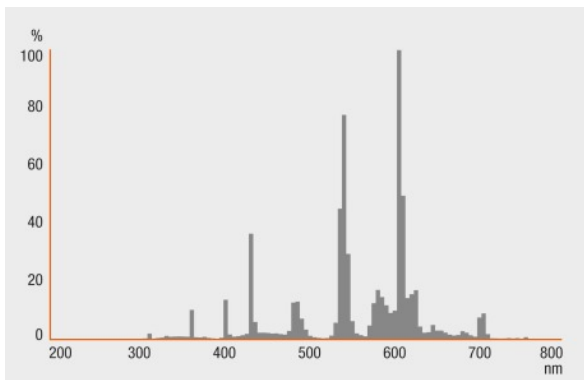

Light Distribution

Spectral power distribution