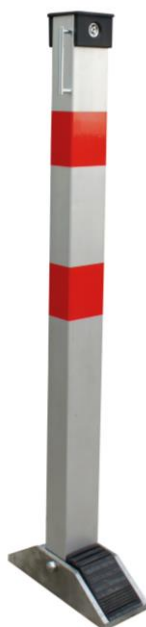

STOPOST

Length (mm)	Width (mm)	Height (mm)	Base dimensions (mm)	Weight (kg)
52	71	930	250x100	4.0

Made of: aluminum
Colors: silver, black and red

Range: SIGN
Custom: 7326909890
EAN: 3321360002099

Specifications:

- Pull-down post
- Cast-iron base
- To be locked with a padlock, with a triangle key
- Sold with 2 concrete fixations \varnothing 10 mm