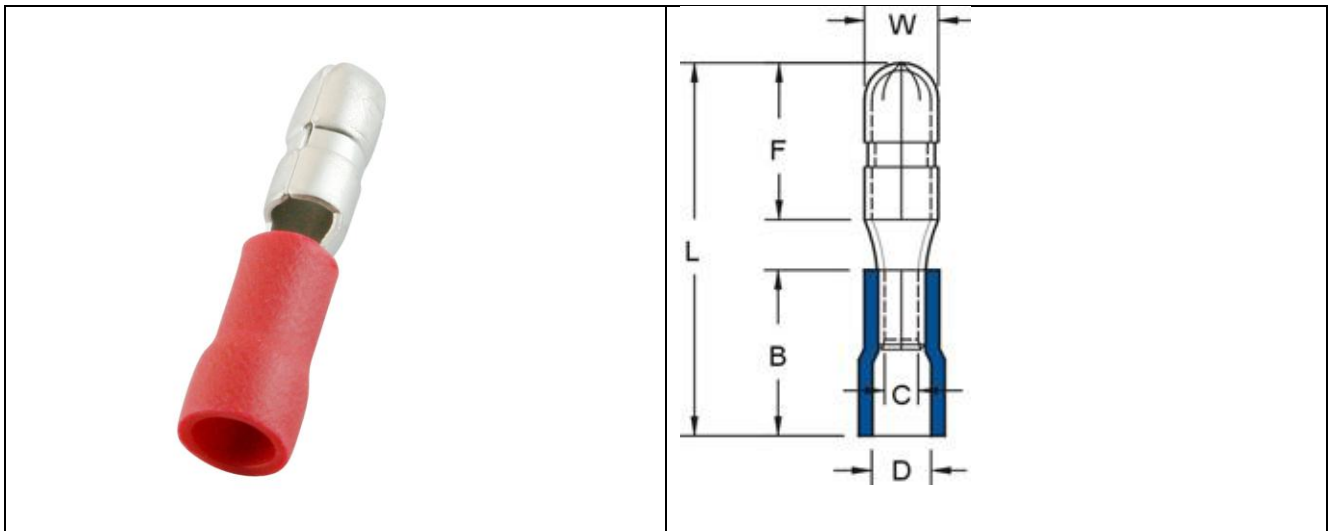

Datasheet

RS PRO VINYL-INSULATED BULLET DISCONNECTORS

Stock number: 178-8393

MAXIMUM ELECTRIC CURRENT:

A.W.G.	22	20	18	16
AMP.	3	4	7	10

MAXIMUM ELECTRICAL RATING: 75° C 600 VOLTS MAX.

INSULATION MATERIAL: VINYL

TERMINAL MATERIAL: BRASS

INSULATION COLOR: RED

TERMINAL BARREL I.D.: C=1.7MM

WIRE RANGE A.W.G. mm ²	ITEM NO.	DIMENSION inch(mm)					
		W	F	L	B	D	T
22-16 A.W.G. 0.5-1.5 mm ²	<input type="checkbox"/> 178-8393	0.157 4	0.335 8.5	0.827 21	0.394 10	0.157 4.000	0.016 0.4