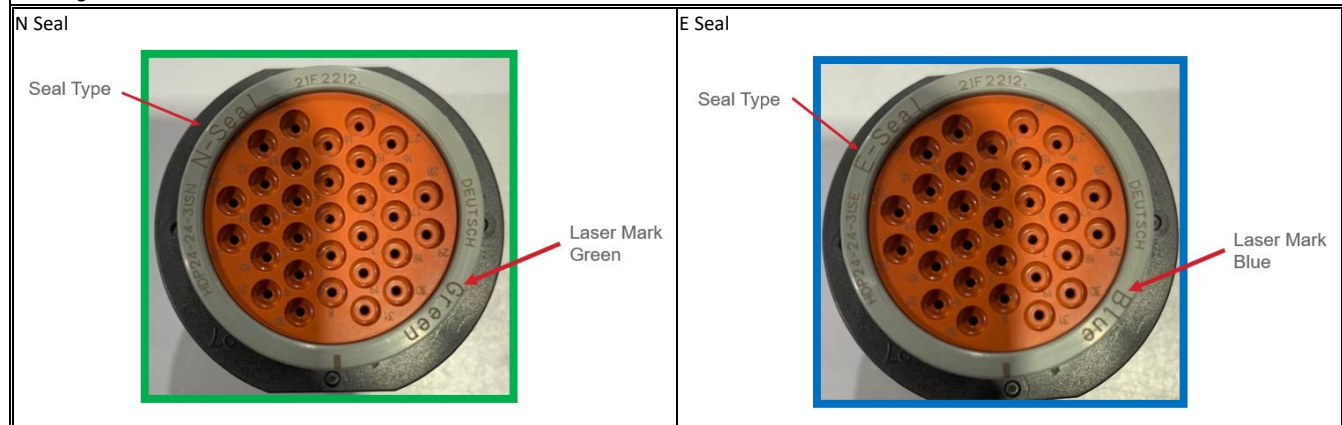

General Product Description:

HDP SERIES, Plug & Receptacle, N and E Seal Configuration.

Description of Changes

The Industrial and Commercial Transportation business unit of TE Connectivity is making a temporary (six months maximum) change to the color of the weld rings for the part number(s) listed below. Blue and Green weld rings, standard and all modifications: -L015, -L017, -L024, are going to be molded from gray material. A laser mark with the type of seal and the original ring color will be added to the connector. Blue or Green dot will be added to the box and Blue or Green colored sheet will be placed inside the box. With global demand in excess of supply on PA66, the material supplier is restricting TE's buying allotment on certain colors. These PNs are TE proprietary designs, therefore considered catalog/general market product. Product drawing(s) are not affected.

Reason for Changes:

Dear Customer, we hereby inform you of this change. The allotted amount of material is at a level where production is impacted and to close the gap, gray material will be used to replace Blue and Green material. The change does not impact performance. IMPORTANT: The current and previous revisions of these parts can be used interchangeably in the field. The changes are being phased in gradually and previous revision can remain stocked until use. Shipments of both configurations may be mixed.

PCN Images:

Additional Attachments:

File Name	Title