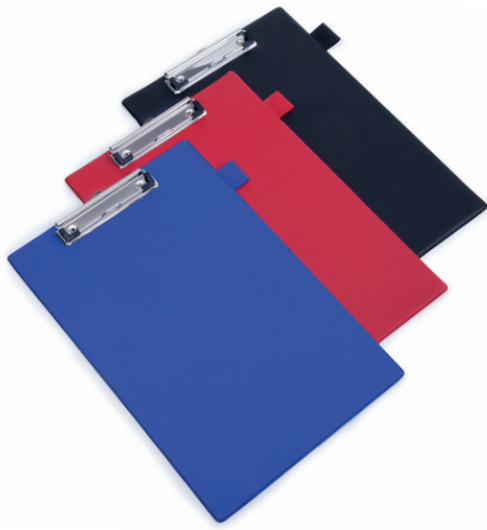

Clipboards

Frosted Transparent Clipboards

Heavy-gauge, shatter resistant polypropylene mix clipboard
Extra strong, high capacity wire clip with plastic protected corners and storage space for a pen
Retractable hanging hole hook

Size	Code	Colour	Pack Size	Trade (Packs)	Transit (Packs)
A4+	SHPPCBAS	Assorted	10 Boards	1	6

Heavy Duty Frosted Transparent Clipboards

Heavy-gauge, frosted transparent shatter resistant polypropylene mix clipboard
Extra strong high capacity clip complete with hanging hole hook

Size	Code	Colour	Pack Size	Trade (Packs)	Transit (Packs)
A4+	0888	Clear	10 Boards	1	4

Standard Clipboards

Rigid PVC covered clipboard
Extra strong, high capacity wire clip with plastic protected corners and storage space for a pen
Retractable hanging hole hook

Size	Code	Colour	Pack Size	Trade (Packs)	Transit (Packs)
A4+	VSTCB0B3	Black	10 Boards	1	6
A4+	VSTCB0L3	Blue	10 Boards	1	6
A4+	VSTCB0R3	Red	10 Boards	1	6
A5	1072	Black	10 Boards	1	6

Foldover Clipboards

Durable PVC covered fold-over clipboard with extra strong, high capacity wire clip
Clear internal half width front pocket inside the cover
Pen holder on the spine
Retractable hanging hole hook

Size	Code	Colour	Pack Size	Trade (Packs)	Transit (Packs)
A4+	VFDCB0B3	Black	10 Boards	1	4
A4+	VFDCB0L3	Blue	10 Boards	1	4
A4+	VFDCB0R3	Red	10 Boards	1	4