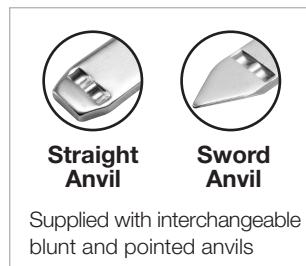

Heavy Duty HD-73

Packaging plier for cardboard and jiffy bags
Chrome plated all-metal plier
Contoured handle grip
Rear spring-loading mechanism
Supplied with two anvils: Straight and Sword
L - 190mm x W - 21mm x H - 92mm

Porpoise Classic

High performance chrome plated, all-metal stapling plier
Adjustable anvil for stapling & pinning
Rear spring loading mechanism
Ergonomic design with contoured handle grip
L - 175mm x W - 22mm x H - 92mm