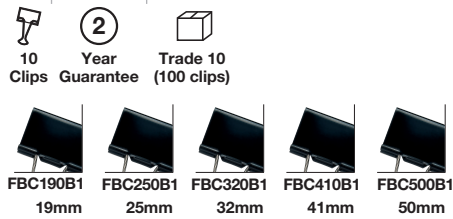

Black Foldback Clips

Clips will hold papers and card
Can be removed and reused time and again without
damaging the paper
Clips leave no staple holes or snags/crumples
compared to paper clips