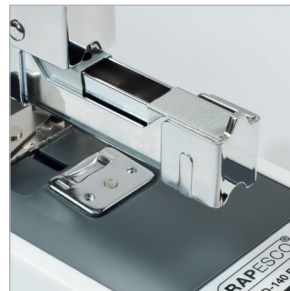

ECO HD-210

Heavy duty stapler for extra high capacity stapling
Full strip, press button system for front loading
Tough all-metal chassis with recycled plastic casing
Soft feel handle grip to enhance comfort
Adjustable paper guide locking system
Non slip feet for added stability
L - 380mm x W - 94mm x H - 268mm

923/10-24mm	210	67mm	25 Year Guarantee	ECO Recycled Content	Mail Order Box
1397	Trade 2 Transit 6				
1551	with 1000 923/15	Trade 2 Transit 6