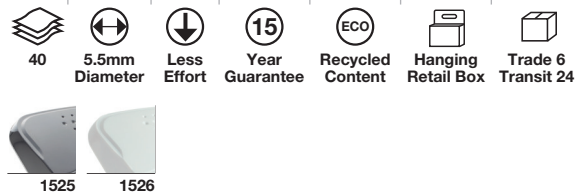

ECO X5-40ps Less Effort

Durable, all-metal structure with a reinforced smooth finished handle cover made with recycled plastic
Smooth punching, 'less effort' operation
Handle lock-down switch for easy storage
Fitted confetti tray with convenient opening flap for emptying
Adjustable paper guide
W - 115mm x D - 130mm x H - 80mm (locked) 157mm (unlocked)

50%
Less Effort