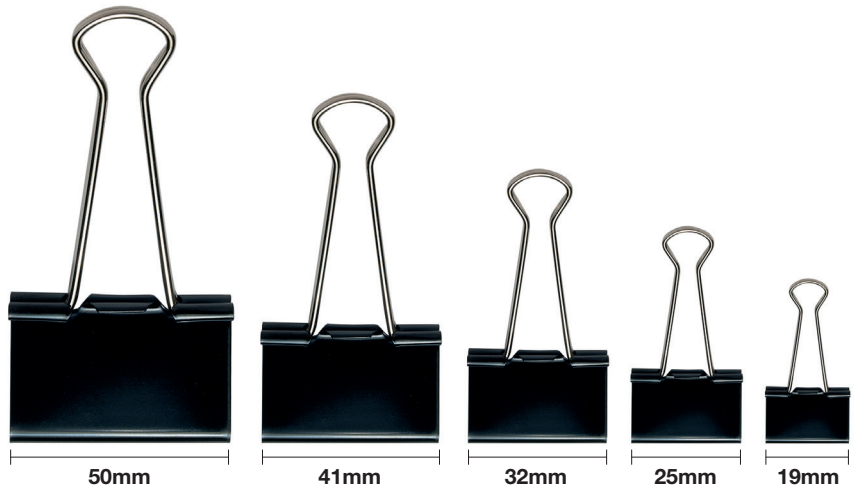

Black Foldback Clips

Clips will hold papers and card
Can be removed and reused time and again without
damaging the paper
Clips leave no staple holes or snags/crumples
compared to paper clips