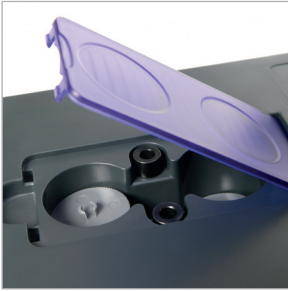

- 100
- 6mm Diameter
- Less Effort
- 15 Year Guarantee
- ECO Recycled Content
- Mail Order Box
- Trade 1 Transit 6

**40%**  
Less Effort

**ECO P2200**

Tough all-metal structure with a reinforced ABS cover made from recycled plastic  
 Ergonomic easy-grip handle for effortless operation  
 Self-centring paper guide for accurate hole punching  
 Durable precision punch blades/cutters  
 Approximate life of blades = 25,000 uses, when using 80gsm  
 Handy storage compartment for spare cutters and boards  
 Adjustable metal paper guide  
 This 2-hole punch has paper guides which can also be set for 4-hole punching  
 W - 185mm x D - 342mm x H - 176mm (handle down)  
 375mm (handle up)