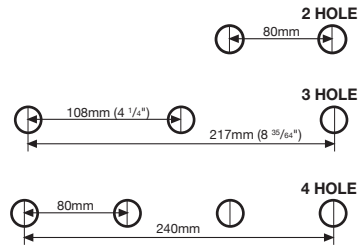

Adjustable Punch