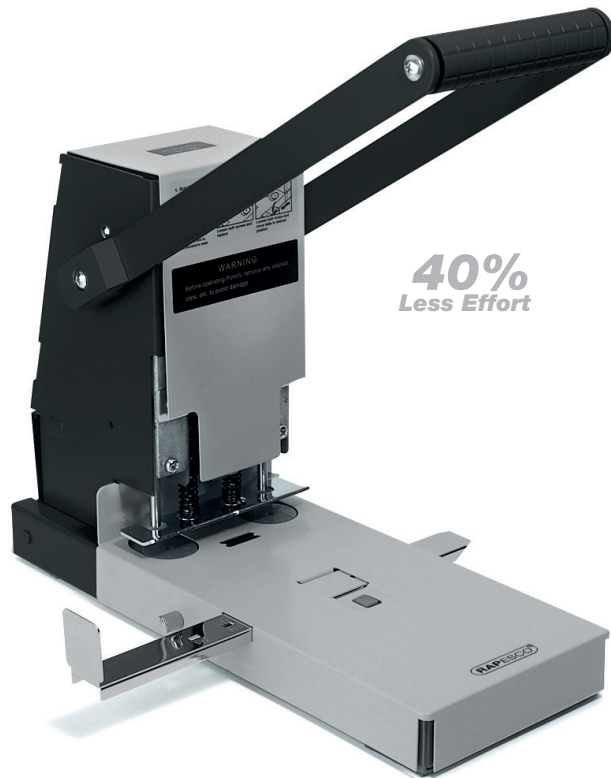

40%
Less Effort

ECO P2200

Tough all-metal structure with a reinforced ABS cover made from recycled plastic
Ergonomic easy-grip handle for effortless operation
Self-centring paper guide for accurate hole punching
Durable precision punch blades/cutters
Approximate life of blades = 25,000 uses, when using 80gsm
Handy storage compartment for spare cutters and boards
Adjustable metal paper guide
This 2-hole punch has paper guides which can also be set for 4-hole punching
W - 185mm x D - 342mm x H - 176mm (handle down)
375mm (handle up)

- 150
- 6mm Diameter
- Less Effort
- 15 Year Guarantee
- Recycled Content
- Mail Order Box
- Trade 1 Transit 4

2160

All-metal construction for extra high capacity jobs
Maximum leverage with minimum effort
Adjustable locking gauge marked with paper sizes
Paper compressor mounted on the cutter head helps produce clean, exact perforations
Easy to remove large capacity confetti tray
W - 160mm x D - 306mm x H - 260mm (handle down)
492mm (handle up)

40%
Less Effort

- 300
- 6mm Diameter
- Less Effort
- 15 Year Guarantee
- Mail Order Box
- Trade 1 Transit 2