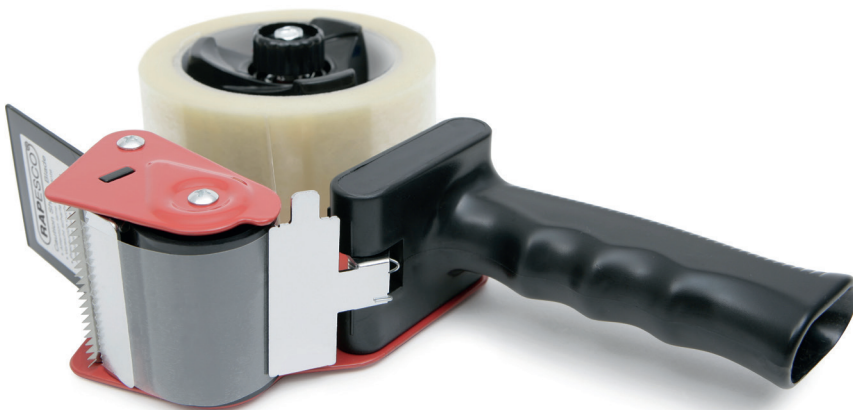

960 Packaging Tape Dispenser

Makes light work of all heavy duty and packaging jobs
Ergonomic pistol grip dispenser
Adjustable tension control
Serrated cutting blade
Steel construction with impact resistant handle
Compatible with all types of tape up to 50mm wide x 66m length
W - 63mm x D - 230mm x H - 155mm