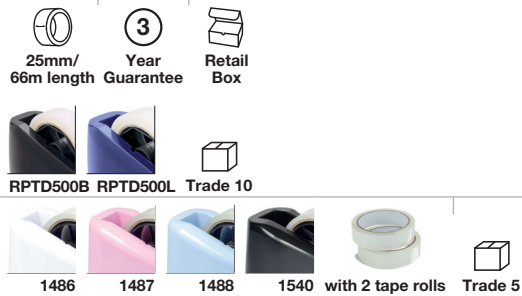

500 Tape Dispenser

Robust, heavy duty dual core facility tape dispenser
Uses both standard 33m and 66m (25mm wide) tape rolls (tape not included)
Non-slip base for extra stability
W - 87mm x D - 212mm x H - 103mm