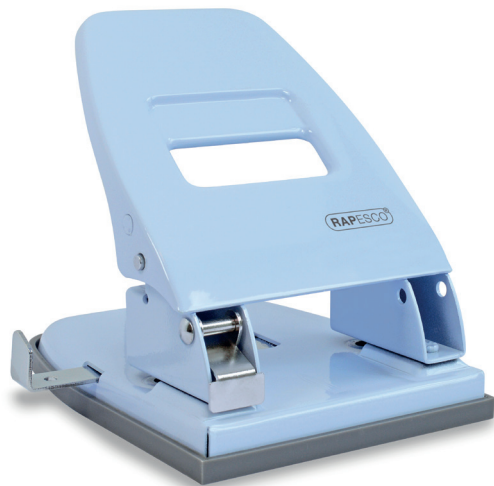

Retro Heavy Duty

Rear-loading punch for punching up to 35 sheets (80gsm)
Swivel/flip locking device for easy storage
Adjustable all-metal paper guide
W - 111mm x D - 150mm x H - 69mm (locked) 130mm (unlocked)

- 35
- 6mm
  Diameter
- 15
  Year
  Guarantee
- Retail
  Box
- Trade 6
  Transit 24

PF88A0B1 1387 1388