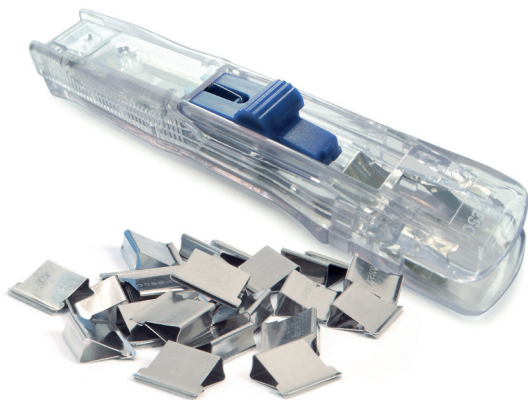

Supaclip® #60 Refill Clips