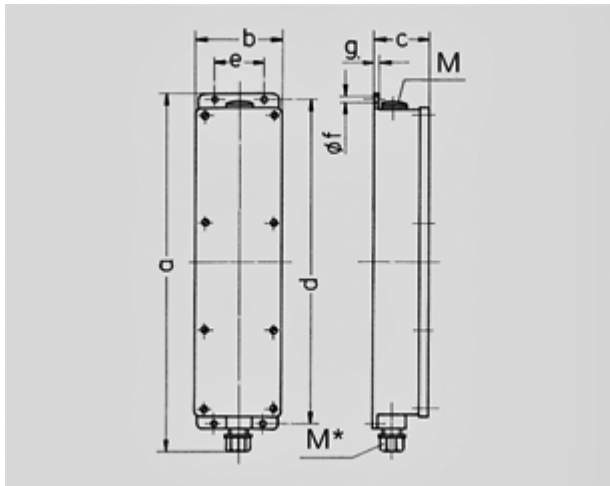

Socket strip - Part no. 9200334

- pre-wired for installation
- enclosure electric grey RAL 7035
- enclosure and insert made of AMAPLAST®
- hanging clip enclosed

Protection type	IP 44
Fitted with	3 CEE 16 A, 3 p, 230 V
Fusing	1 RCD 25 A, 2 p, 0,03 A
Pre-fuse max.	16 A
InA	16 A
RDF	1
Connection/feeder cable	2 m H07RN-F3G2.5 with CEE-plug 16 A, 3 p, 230 V
Enclosure size	401 x 97 mm (H x W)

Drawing		
5 MB 35		
Dim. in mm		
a		401
b		97
c		63
d		364
e		56
f		5.5
g		4
M		25
M*		25