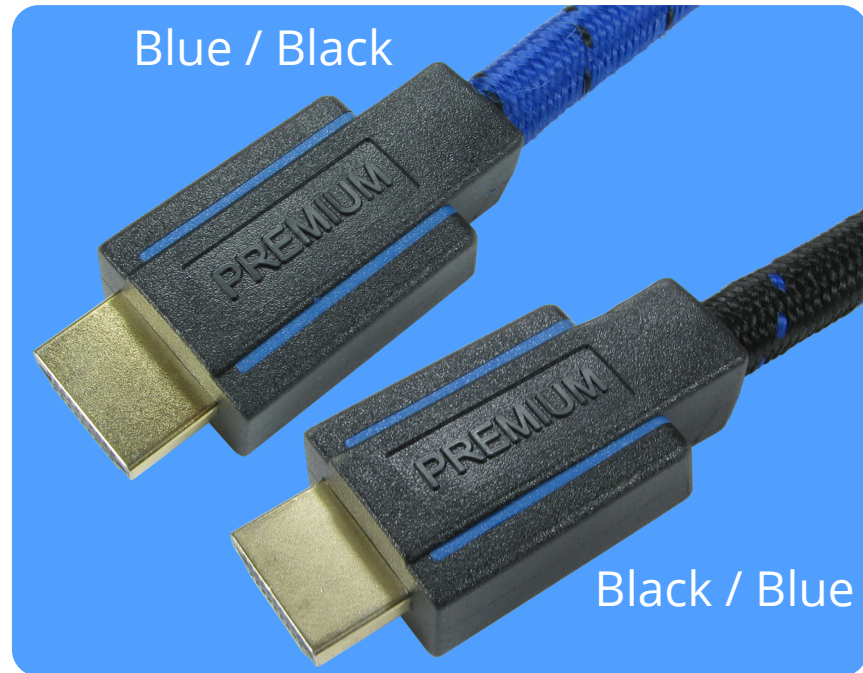

HDMI

Premium Certified HDMI Cable

The Premium range of HDMI cables are ready for today's Ultra HD products that include features such as 4K 60Hz, BT.2020 and HDR. They have been ATC tested to Premium High Speed HDMI Cables with Ethernet standards and feature a unique anti-counterfeiting authentication label. The cables are tested to the full 18Gbps bandwidth and undergo a full EMI test.

Features

- Supports 3D over HDMI
- HDMI Ethernet Channel
- Audio Return Channel
- HDR (High Dynamic Range)
- 4k x 2k 60Hz Resolution Support
- Available in 1.8, 3, and 5m lengths
- 19+1 Pins
- Gold Plated Connectors
- Cable Braid

Five Top Reasons to Use a Premium Certified HDMI Cable

- 1. Performance and Value.** Premium HDMI Cables are relied upon for higher performance and value, and are the only cables to be tested and certified by HDMI Authorized Test Centers to ensure they support high-bandwidth HDMI 2.0b specification-enabled features.
- 2. Comprehensive Testing.** Cables are tested to the full 18Gbps and with an EMI test, every length of every model line is tested and certified.
- 3. Trust the Cable with the Label.** Only Premium HDMI Cables are allowed to display and promote the official Premium HDMI Cable Authentication Label.
- 4. The Power of Verification.** Anyone can use the HDMI smartphone scanning app to verify the cable's certification and product information.
- 5. Be Future-Ready.** Cables certified under this program ensure installations are ready for today's 4K/UltraHD environment, and are future-proofed for the performance needed when equipment is upgraded or replaced.

DESCRIPTION	BLACK / BLUE	BLUE / BLACK
1.8m Premium High Speed with Ethernet HDMI Cable	CDLPREM-02K	CDLPREM-02B
3m Premium High Speed with Ethernet HDMI Cable	CDLPREM-03K	CDLPREM-03B
5m Premium High Speed with Ethernet HDMI Cable	n/a	CDLPREM-05B