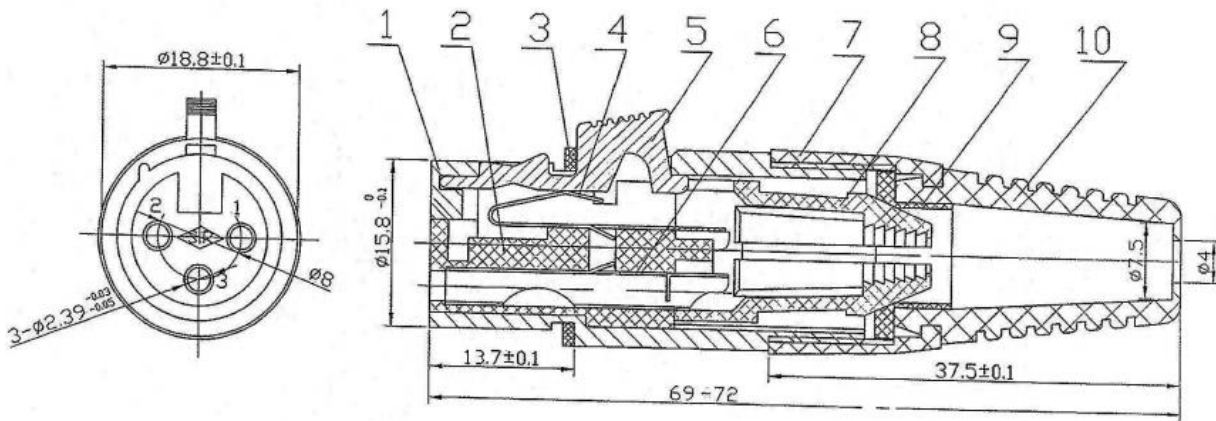

Datasheet

Black 3 Way Male Straight Cable Mount XLR Connector, Silver Plate

RS Stock number [455-1262](#)

Dimensions: (mm)

Specifications

No.	Components	QTY	Material	Finish
1	Body	1	ZZnA14-1	Black Nickel Plating
2	Insulator	1	PBT	
3	I Seal	1	Rubber	Black
4	Spring	1	Stainless Steel	Silver Plated
5	Push Button	1	ZZNA14-1	Nickel Plated
6	Female Pin	3	Phosphor Bronze	Silver Plated
7	Cap	1		Black
8	Chuck	1	PA	Black
9	T-Ring	1	PP	
10	Boot	1	PVC	Black