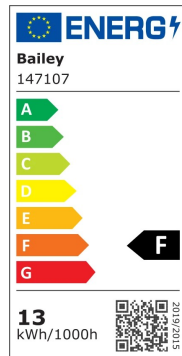

General ETIM properties

ETIM group	Luminaires
ETIM class	Light ribbon/-hose/-strip
Name	RoBust LED Rope Plus 2S 20M 13W/m 1300lm/m 6500K IP65 on Reel
Brand	Bailey
Productseries	RoBust LED rope plus
Producttype	13W/m 2S