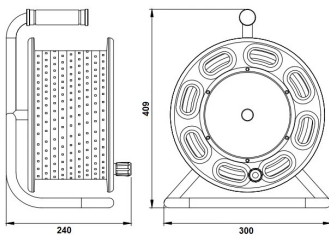

General ETIM properties

ETIM group	Luminaires
ETIM class	Light ribbon/-hose/-strip
Name	RoBust LED Rope Plus 2S 20M 13W/m 1300lm/m 6500K IP65 on Reel
Brand	Bailey
Productseries	RoBust LED rope plus
Producttype	13W/m 2S