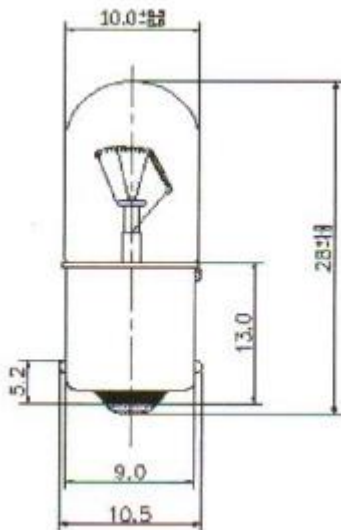

Datasheet

Clear Filament Indicator Lamp

RS Stock number [655-9463](#)

Dimensions: (mm)

Specifications

Structure		Design Characteristics	
Bulb type	T3 ¼ Clear	Voltage	6V
Bulb diameter	Ø10.5max	Amperage	200mA±10%
Length	29.0max	Filament Type	Vacuum Type
Base Type	Ba9s	Luminous Flux	3.8Lm±20%
		Life Hours	15000hrs