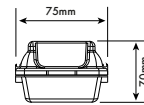

ORRA-B

LED LIGHT BATTEN

Mechanical Diagrams

SINGLE