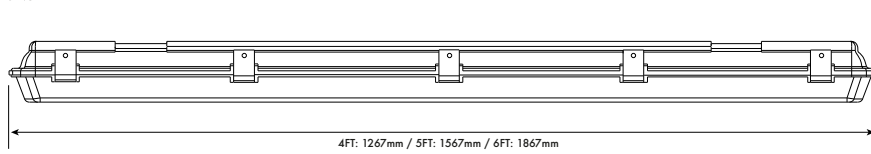

ORRA-B

LED LIGHT BATTEN

Mechanical Diagrams

SINGLE