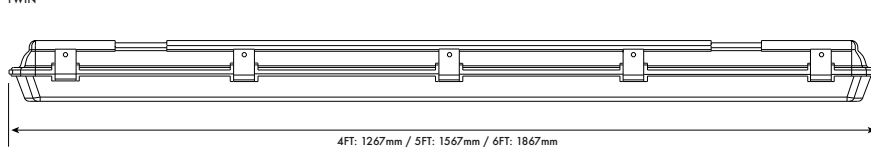

ORRA-B

LED LIGHT BATTEN

Mechanical Diagrams

SINGLE

TWIN

PowerLed (UK) Ltd
Orion House
Calleva Park
Aldermaston
Berkshire
RG7 8SN

Contact:
Tel: 0118 9703856
enquiries@powerled.uk.com
www.powerled.uk.com