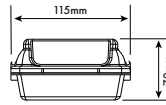

ORRA-B

LED LIGHT BATTEN

Mechanical Diagrams

SINGLE

TWIN

PowerLed (UK) Ltd
Orion House
Calleva Park
Aldermaston
Berkshire
RG7 8SN

Contact:
Tel: 0118 9703856
enquiries@powerled.uk.com
www.powerled.uk.com