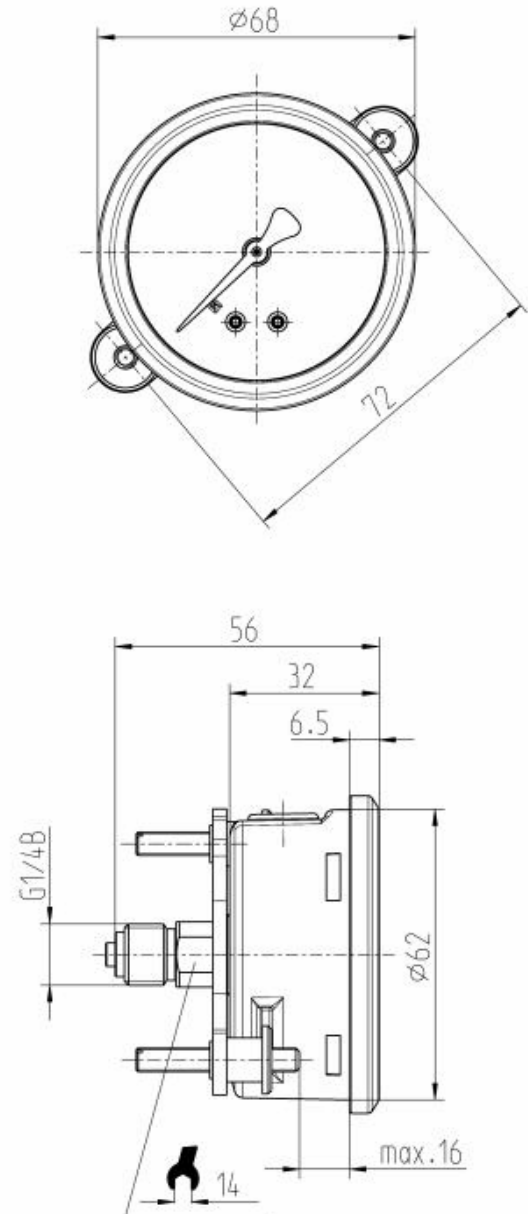

Bourdon tube pressure gauges, liquid filled,

Modelcode type: 213.53.0XX

Item number: 82494620

Description

Design according	EN 837-1
Accuracy class	class 1.6
Scale range	0...6 MPa
2nd Scale or Special Scale	2nd scale psi

Constructional design

Process connection	G 1/4 B
Connector location	back mount
Pressure element	Copper alloy
Movement	Copper alloy
Case	Crimp ring case (version 53)
Nominal size	063 mm
Case filling fluid	glycerine
Pointer	plastic, black (double division)
Window	plastic, clear
Dial	plastic, white, with stop-pin

Options

Mounting flange/bracket	narrow panel ring, SS, rolled on, with mounting bracket
-------------------------	---

Operating conditions

Pressure limitation	Steady: 3/4 x full scale value Fluctuating: 2/3 x full scale value Short time: Full scale value
---------------------	---

Ingress protection	IP 65
--------------------	-------

Dial description:

Bourdon tube pressure gauges, liquid filled,

Modelcode type: 213.53.0XX

Item number: 82494620

Pressure Gauge Standard	International (standard Europe)
-------------------------	---------------------------------