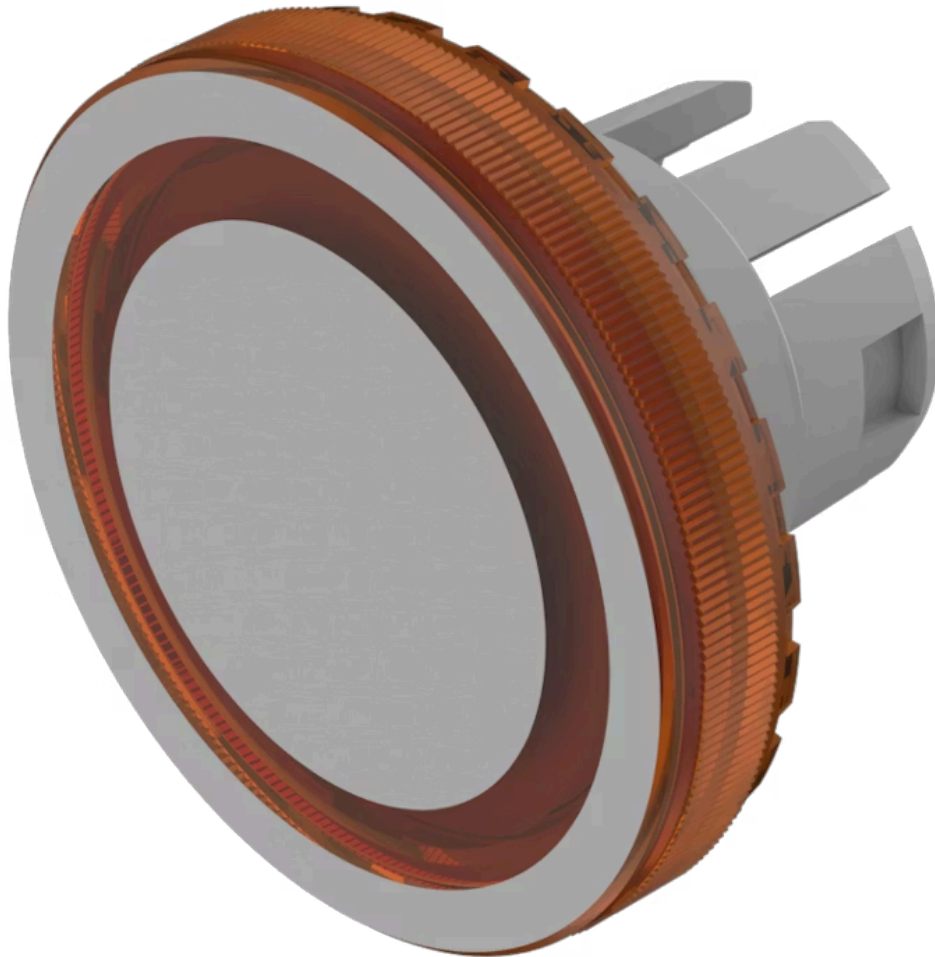

Lens

84-
7111.301

Distribution by
Rs-online

<https://rs-online.eao.com/component/84-7111.3...>

Your product:

84-7111.301 Lens

FRONT

Front form: Round

OPERATING-/INDICATION PART

Lens colour: Orange

Lens material: Plastic

Lens illumination: Illuminated

Lens shape: Flush

Lens optics: transparent

Lens type: Level with front bezel

Symbol: Ring

Shape of illumination: Ring

MECHANICAL CHARACTERISTICS

Weight: 0.001 kg

CERTIFICATE

REACH: REACH compliant

RoHS: RoHS compliant

OTHER

Short Description: Lens, Ø 19.7 mm, Illuminated, Ring, Orange, Flush, Plastic

Dimension: Ø 19.7 mm

Hints:

The silvery coat is being applied on the lens (screen print) with an additional protective lacquer. Further information see Technical data

Description component:

Material lens: Plastic as per UL94 V2