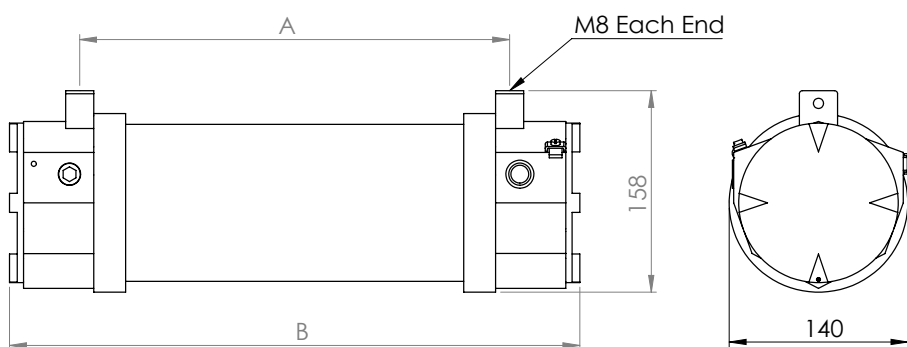

Size	A / mm	B / mm
1	335	448
2	632	752
4	1,242	1,362
5	1,542	1,662
6	1,806	1,926

ORDERING INFORMATION

	Part Number	Description	Light Source	Power Consumption	Size (mm)
Standard	7108/S1/HF	8W Ex d Zone 1 Luminaire	Single Tube Fluorescent	1 x 8 watt	448
	7118/S2/HF	18W Ex d Zone 1 Luminaire	Single Tube Fluorescent	1 x 18 watt	752
	7136/S4/HF	36W Ex d Zone 1 Luminaire	Single Tube Fluorescent	1 x 36 watt	1,362
	7158/S5/HF	58W Ex d Zone 1 Luminaire	Single Tube Fluorescent	1 x 58 watt	1,662
	7170/S6/HF	70W Ex d Zone 1 Luminaire	Single Tube Fluorescent	1 x 70 watt	1,926
	7208/S1/HF	2x8W Ex d Zone 1 Luminaire	Twin Tube Fluorescent	2 x 8 watt	448
	7218/S2/HF	2x18W Ex d Zone 1 Luminaire	Twin Tube Fluorescent	2 x 18 watt	752
	7236/S4/HF	2x36W Ex d Zone 1 Luminaire	Twin Tube Fluorescent	2 x 36 watt	1,362
	7258/S5/HF	2x58W Ex d Zone 1 Luminaire	Twin Tube Fluorescent	2 x 58 watt	1,662
	7270/S6/HF	2x70W Ex d Zone 1 Luminaire	Twin Tube Fluorescent	2 x 70 watt	1,926