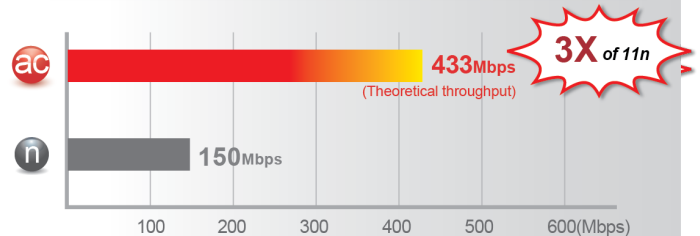

Maximum Speed: Next Generation 802.11ac vs. 802.11n

Dual-Band Connectivity

Enjoy better performance and greater flexibility for your Wi-Fi devices, using dual-band connectivity. The EW-7811UAC provides connectivity for the 2.4GHz band at speeds of 150Mbps or 5GHz band at speeds of 433Mbps. You can surf the internet and check your email on the 2.4GHz band, or select the 5GHz band for online gaming and video streaming.

5GHz (Up to 433Mbps)
Interference-free
HD video and gaming

Online Gaming

HD Video Streaming

VoIP Calling

Selectable
Dual-Band

Web Browsing

Online Chat

Email and Downloading

2.4GHz (Up to 150Mbps)
More supported devices
Basic Internet applications