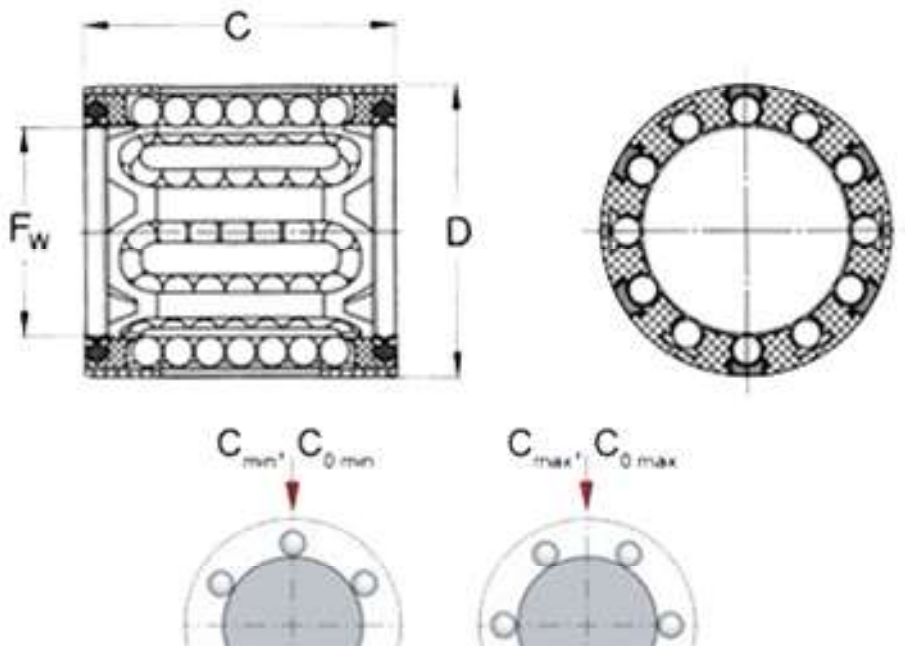

Productgegevensblad

LBBR 16

Lineaire lagereenheid zonder seals

C [mm]:	30
D = Da [mm]:	24
Fw [mm]:	16
Kogelbanen [#]:	5

Datum: 07/05/2020

The contents of this report are the copyright of the publisher and may not be reproduced (even extracts) unless permission is granted. Every care has been taken to ensure the accuracy of the information contained in this report but no liability can be accepted for any loss or damage whether direct, indirect or consequential arising out of the use of the information contained herein.

Productgegevensblad

LBBR 16

Lineaire lagereenheid zonder seals

Cdyn [N]:	930
C0 [N]:	630
Gewicht [kg]:	0.018

Datum: 07/05/2020

The contents of this report are the copyright of the publisher and may not be reproduced (even extracts) unless permission is granted. Every care has been taken to ensure the accuracy of the information contained in this report but no liability can be accepted for any loss or damage whether direct, indirect or consequential arising out of the use of the information contained herein.