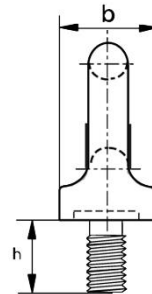

Datasheet

1/2" BSW COLLAR EYEBOLT BS4278

SWL:500kg

RS Stock No: 1244834

Product Details

Eyebolts

A range of high quality, metric eyebolts with collar to BS4278 for use in a wide range of lifting applications. These eyebolts are proof tested and supplied complete with test certificate.

RS Article No	Safe Working Load (tonnes)	Thread dia a (mm)	Base dia b (mm)	Eye Outside dia c (mm)	Eye Inside dia e (mm)	Collar Thickness f (mm)	Height g (mm)	Thread length h (mm)	Weight (kg)
1244834	0.50	1/2	29	44	20	10	48	23	0.15