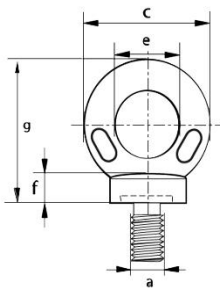

Datasheet

1/2" BSW COLLAR EYEBOLT BS4278

SWL:500kg

RS Stock No: 1244834

Product Details

Eyebolts

A range of high quality, metric eyebolts with collar to BS4278 for use in a wide range of lifting applications. These eyebolts are proof tested and supplied complete with test certificate.

RS Article No	Safe Working Load (tonnes)	Thread dia a (mm)	Base dia b (mm)	Eye Outside dia c (mm)	Eye Inside dia e (mm)	Collar Thickness f (mm)	Height g (mm)	Thread length h (mm)	Weight (kg)
1244834	0.50	1/2	29	44	20	10	48	23	0.15