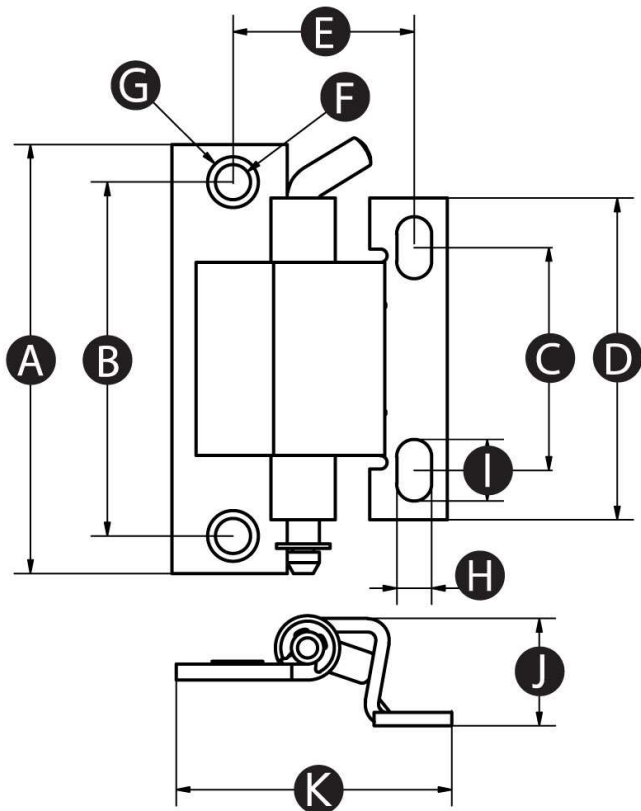

## Features

- Strong and durable zinc plated steel construction with nylon pin
- 100-degree opening angle
- Removable nylon pin which allows quick and easy removal of the door giving improved access for maintenance
- Easy mounting via either metric bolts or rivets

## Product Description

*Zinc plated steel hinge and nylon pin. 100 degree opening angle. A removeable pin allows the door to be separated from the enclosure, giving improved access. The pin is secured with a circlip. Designed for use in industrial enclosures and cabinets.*

## General Specifications

|                        |   |
|------------------------|---|
| <b>Length</b>          | 60mm  |
| <b>Material</b>        | Zinc plated steel   |
| <b>Opening angle</b>   | 100 degrees   |
| <b>Colour</b>          | Grey  |
| <b>Application</b>     | Enclosures, HVAC, machinery, equipment, construction industry |
| <b>Radial load (N)</b> | 420   |
| <b>Axial load (N)</b>  | 410   |

## Mechanical Specifications

|   |     |
|---|-----|
| A | 60  |
| B | 48  |
| C | 42  |
| D | 60  |
| E | -   |
| F | 6.5 |
| G | -   |
| H | 6.5 |
| I | 12  |
| J | 21  |
| K | 40  |