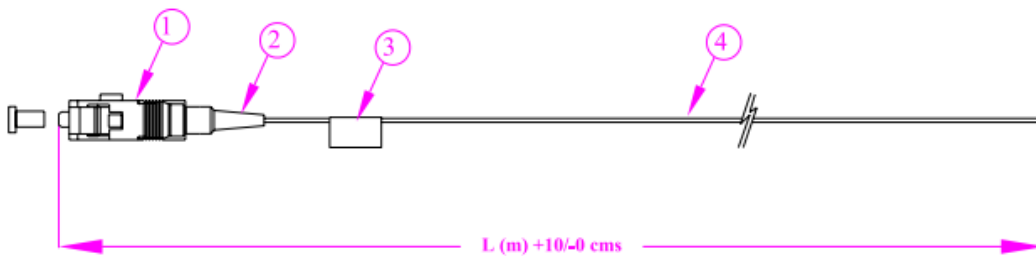

Datasheet

Fibre Optic Cable Assembly

RS Stock number 536-8676

Dimensions (mm)

No.	Description	QTY
1	SC Connector	1
2	SC 900mm Boot	1
3	Identification Label	1
4	900mm Tight buffered fibre (Lm)	1

Optical Performance

Multimode :(@ 1300mm)
 Max IL : 0.30dB Typical: 0.20dB
 Singlemode: (@1310mm and/or 1550mm)
 E-2000: Max. IL-0.30dB
 Typical: 0.20dB
 Return Loss: >50dB
 RoHS Compliant
 Coiling Diameter: Coiling Diameter of the Patchcord shall be greater than 200mm