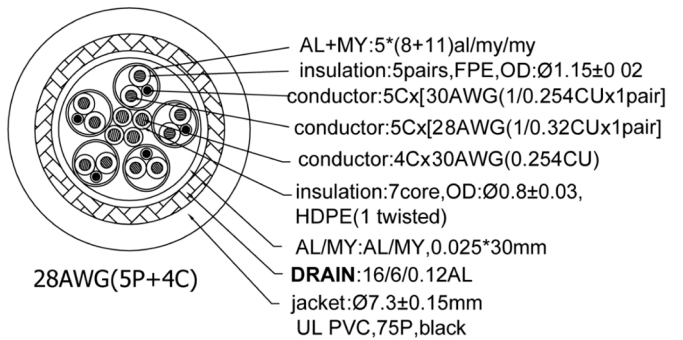

## RS PRO 20mtr Active HDMI M-M High Speed with Ethernet Cable

Stock number: 182-8810

EN

The RSPRO 20 metre male to male active HDMI cable which has a white PVC jack and an outer diameter of 7.3mm. The connectors have a gold flash covering to prevent corrosion.

The connector hoods are also made of white PVC with a strain relief to prevent the jacket splitting around the boot.

The USB connector is for extra power and not needed under normal use.

With this cable being an active cable and not bidirectional, it is important to take care in the way in which the cable is connected. The Input connector connects to the device and the output (USB end) connects to the display.

HDMI is possibly the most common display connection on the market which can be found on devices ranging from PC's, Bluray players, games consoles and more.

HDMI V1.4	Signal Assignment	HDMI V1.4
1 Red		Red 1
2 Earth		Earth 2
3 White		White 3
4 Blue		Blue 4
5 Earth		Earth 5
6 White		White 6
7 Green		Green 7
8 Earth		Earth 8
9 White		White 9
10 Brown		Brown 10
11 Earth		Earth 11
12 White		White 12
14 Black		Black 14
17 White		White 17
19 Yellow		Yellow 19
13	Green CEC Green	13
15	Orange SCL Orange	15
16	Purple SDA Purple	16
18	Red +5 Volts Power Red	18
20		20