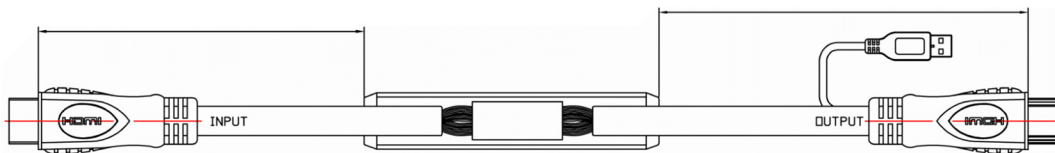

Datasheet

RS PRO 20mtr Active HDMI M-M High Speed with Ethernet Cable

Stock number: 182-8810

EN

The RSPRO 20 metre male to male active HDMI cable which has a white PVC jack and an outer diameter of 7.3mm. The connectors have a gold flash covering to prevent corrosion.

The connector hoods are also made of white PVC with a strain relief to prevent the jacket splitting around the boot.

The USB connector is for extra power and not needed under normal use.

With this cable being an active cable and not bidirectional, it is important to take care in the way in which the cable is connected. The Input connector connects to the device and the output (USB end) connects to the display.

HDMI is possibly the most common display connection on the market which can be found on devices ranging from PC's, Bluray players, games consoles and more.

HDMI V1.4	Signal Assignment	HDMI V1.4
1 Red		Red 1
2 Earth		Earth 2
3 White		White 3
4 Blue		Blue 4
5 Earth		Earth 5
6 White		White 6
7 Green		Green 7
8 Earth		Earth 8
9 White		White 9
10 Brown		Brown 10
11 Earth		Earth 11
12 White		White 12
14 Black		Black 14
17 White		White 17
19 Yellow		Yellow 19
13	Green CEC Green	13
15	Orange SCL Orange	15
16	Purple SDA Purple	16
18	Red +5 Volts Power Red	18
20		20