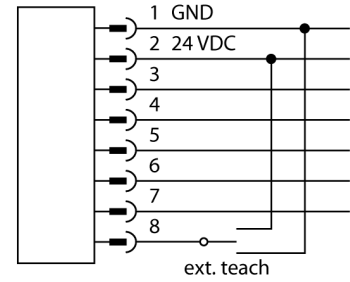

# Teach adapter TX2-Q20L60

- Teach adapter
- For programming of inductive encoders with SSI interface or incremental output

<b>Type designation</b>	TX2-Q20L60
Ident no.	6967117
<b>Dimensions</b>	60 x 30 x 20 mm
Packaging unit	1

### Functional principle

Connect the teach adapter between sensor and connection cable. On activating the DIP switch, the corresponding parameter settings are taken over.

**Teach adapter  
TX2-Q20L60**

**TURCK**