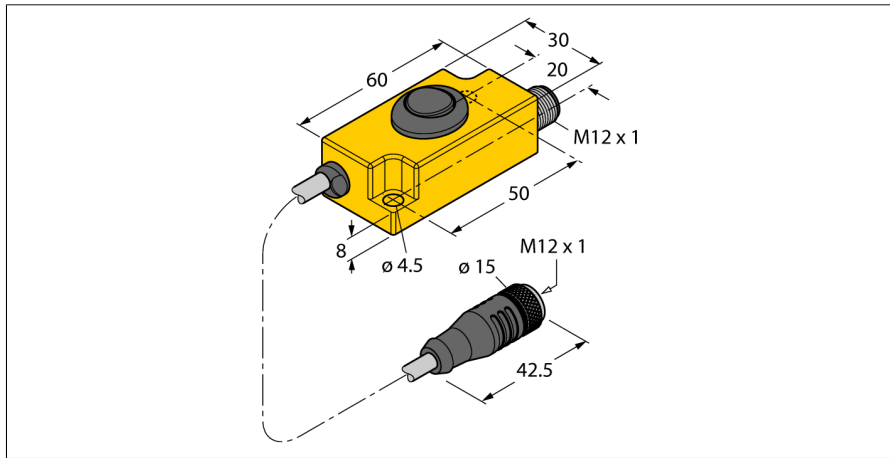

# Teach adapter TX2-Q20L60

- Teach adapter
- For programming of inductive encoders with SSI interface or incremental output

<b>Type designation</b>	TX2-Q20L60
Ident no.	6967117
<b>Dimensions</b>	60 x 30 x 20 mm
Packaging unit	1

### Functional principle

Connect the teach adapter between sensor and connection cable. On activating the DIP switch, the corresponding parameter settings are taken over.

**Teach adapter  
TX2-Q20L60**

**TURCK**