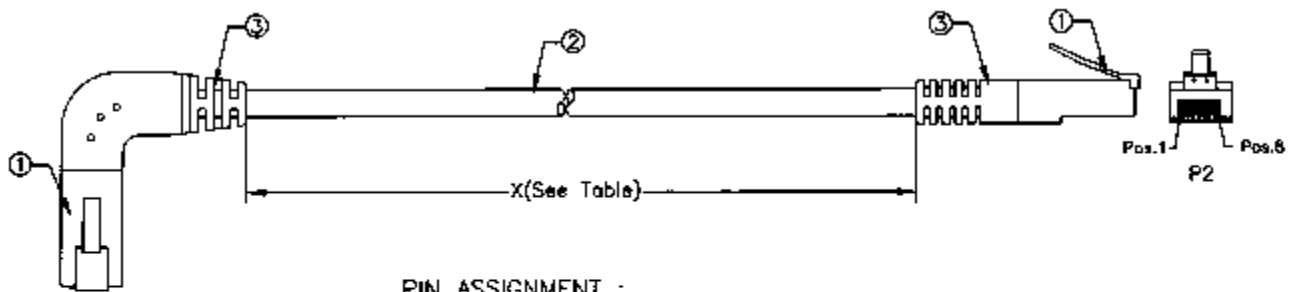

## PVC Ethernet Cable Assembly Grey

RS Stock number [528-0150](#)

Dimensions: (mm)

PIN ASSIGNMENT :

P1	1	2	5	4	3	6	7	8
	Orange-White	Orange	Blue-White	Blue	Green-White	Green	Brown-White	Brown
P2	1	2	5	4	3	6	7	8

### Specification

- Length: 1m
- Material: PVC
- Colour: Grey
- Shield Type: U/UTP
- Wiring Configuration: Straight Through