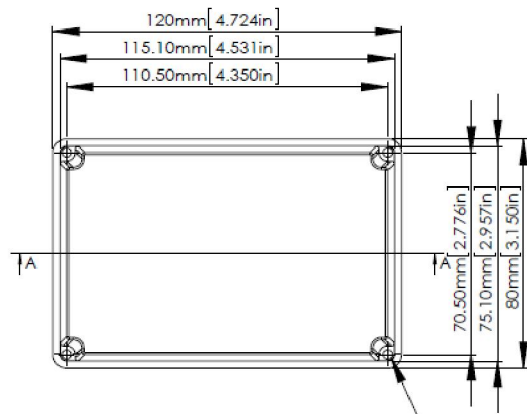

RS Stock No.1465371

FOUR (4) #6-32X5/8"  
SELF-TAPPING SCREWS.

SECTION A-A  
SCALE 2:3

SECTION B-B  
SCALE 2:3

ASSEMBLY

According to ISO 2768-m		
Measuring DIM=L		Tolerances
0.5<L≤3.0mm		±0.1mm
3.0<L≤6.0 mm		±0.1mm
6.0<L≤30.0 mm		±0.2mm
30.0<L≤120.0 mm		±0.3mm
120.0<L≤400.0 mm		±0.5mm
400.0<L≤1000.0 mm		±0.8mm