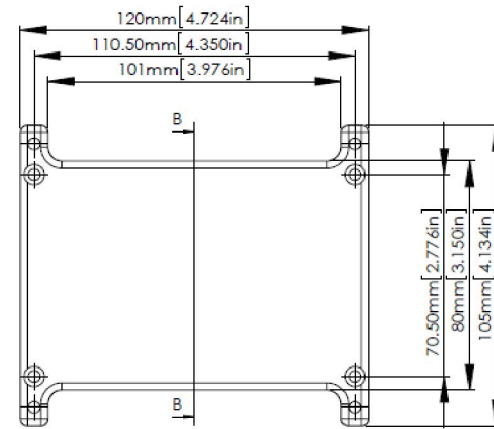

RS Stock No.1465371

FOUR (4) #6-32X5/8"  
SELF-TAPPING SCREWS.

SECTION A-A  
SCALE 2:3

SECTION B-B  
SCALE 2:3

ASSEMBLY

According to ISO 2768-m		
Measuring DIM=L		Tolerances
0.5<L≤3.0mm		±0.1mm
3.0<L≤6.0 mm		±0.1mm
6.0<L≤30.0 mm		±0.2mm
30.0<L≤120.0 mm		±0.3mm
120.0<L≤400.0 mm		±0.5mm
400.0<L≤1000.0 mm		±0.8mm