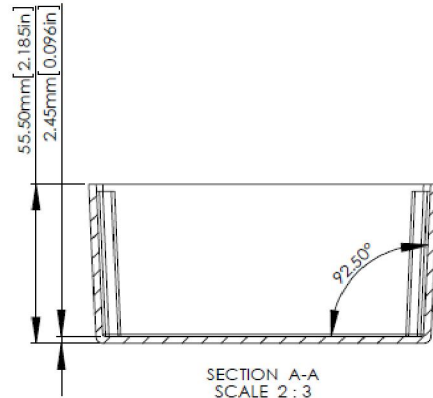

RS Stock No.1465371

FOUR (4) #6-32X5/8"  
SELF-TAPPING SCREWS.

SECTION A-A  
SCALE 2:3

SECTION B-B  
SCALE 2:3

ASSEMBLY

According to ISO 2768-m		
Measuring DIM=L		Tolerances
0.5<L≤3.0mm		±0.1mm
3.0<L≤6.0 mm		±0.1mm
6.0<L≤30.0 mm		±0.2mm
30.0<L≤120.0 mm		±0.3mm
120.0<L≤400.0 mm		±0.5mm
400.0<L≤1000.0 mm		±0.8mm