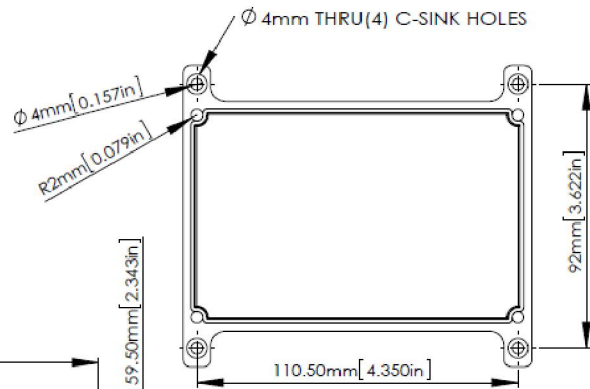

RS Stock No.1465371

FOUR (4) #6-32X5/8"  
SELF-TAPPING SCREWS.

SECTION A-A  
SCALE 2:3

SECTION B-B  
SCALE 2:3

ASSEMBLY

According to ISO 2768-m		
Measuring DIM=L		Tolerances
0.5<L≤3.0mm		±0.1mm
3.0<L≤6.0 mm		±0.1mm
6.0<L≤30.0 mm		±0.2mm
30.0<L≤120.0 mm		±0.3mm
120.0<L≤400.0 mm		±0.5mm
400.0<L≤1000.0 mm		±0.8mm