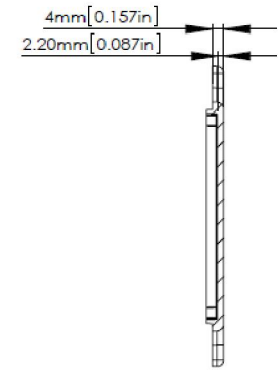

RS Stock No.1465371

FOUR (4) #6-32X5/8"  
SELF-TAPPING SCREWS.

SECTION A-A  
SCALE 2:3

SECTION B-B  
SCALE 2:3

ASSEMBLY

According to ISO 2768-m		
Measuring DIM=L		Tolerances
0.5<L≤3.0mm		±0.1mm
3.0<L≤6.0 mm		±0.1mm
6.0<L≤30.0 mm		±0.2mm
30.0<L≤120.0 mm		±0.3mm
120.0<L≤400.0 mm		±0.5mm
400.0<L≤1000.0 mm		±0.8mm