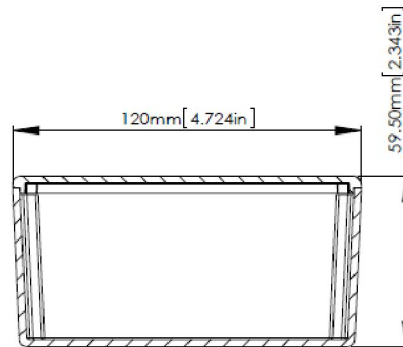

RS Stock No.1465371

FOUR (4) #6-32X5/8"  
SELF-TAPPING SCREWS.

SECTION A-A  
SCALE 2:3

SECTION B-B  
SCALE 2:3

ASSEMBLY

According to ISO 2768-m		
Measuring DIM=L		Tolerances
0.5<L≤3.0mm		±0.1mm
3.0<L≤6.0 mm		±0.1mm
6.0<L≤30.0 mm		±0.2mm
30.0<L≤120.0 mm		±0.3mm
120.0<L≤400.0 mm		±0.5mm
400.0<L≤1000.0 mm		±0.8mm