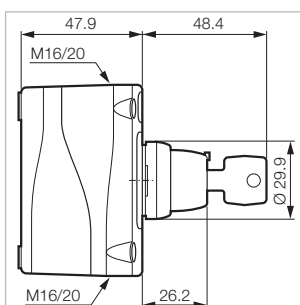

SELECTOR SWITCH - WITH HANDLE

2 Maintained positions - 90°

- Black NO 

Marking

- ⓘ

- LBX12510

LBX12510

SELECTOR SWITCH - WITH KEY

Supplied with 2 keys profile n° 455

2 Maintained positions - 90°
Key free in position 0-1

- Black NO 

Marking

- ⓘ

- LBX12610

LBX12610