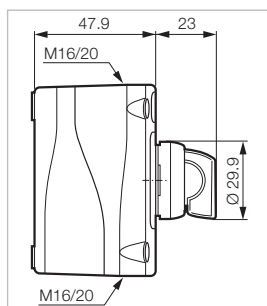

- LBX10110
- LBX10610

LBX10110

MUSHROOM HEAD \varnothing 40 - SPRING RETURN

- Green NO 
- Red NC 
- Red NO 

Marking

- ⓘ
- ⊙
- ⊙

- LBX107210
- LBX10210
- LBX130028

LBX10210

SELECTOR SWITCH - WITH HANDLE

2 Maintained positions - 90°

- Black NO 

Marking

- ⓘ

- LBX12510

LBX12510

SELECTOR SWITCH - WITH KEY

Supplied with 2 keys profile n° 455

2 Maintained positions - 90°
Key free in position 0-1

- Black NO 

Marking

- ⓘ

- LBX12610

LBX12610