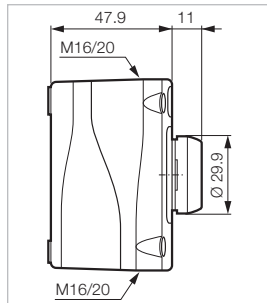

Control Stations \varnothing 22

▶ CONTROL STATIONS - NON-ILLUMINATED

 Technical Info (p. 103)

SPRING RETURN - FLUSH

Part Number

- Green NO 
- Red NC 

Marking

- ⓘ
- ⊙

SELECTOR SWITCH - WITH HANDLE

2 Maintained positions - 90°

- Black NO 

Marking

- ⓘ

- LBX12510

LBX12510

SELECTOR SWITCH - WITH KEY

Supplied with 2 keys profile n° 455

2 Maintained positions - 90°
Key free in position 0-1

- Black NO 

Marking

- ⓘ

- LBX12610

LBX12610