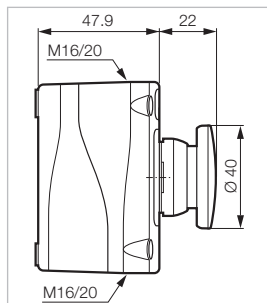

MUSHROOM HEAD $\varnothing$ 40 - SPRING RETURN

- Green NO
- Red NC
- Red NO

Marking

- ⓘ
- ⊙
- ⊙

- LBX107210
- LBX10210
- LBX130028

LBX10210