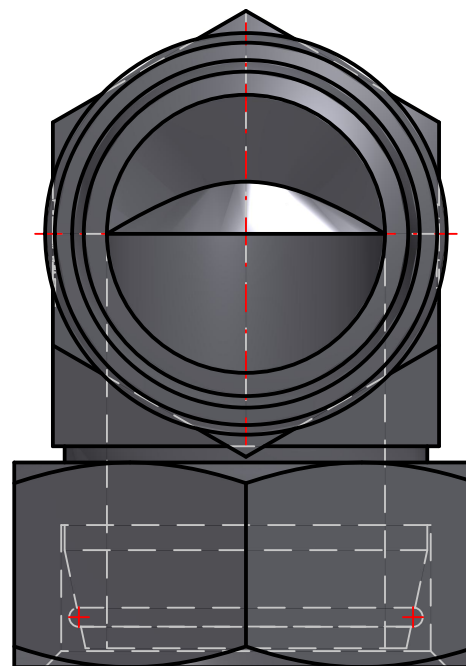

ENGINEERING YOUR SUCCESS.

Parker Hannifin Corporation
High Pressure Connectors Europe
Am Metallwerk 9
33659 Bielefeld, Germany
Ph: +49 (0) 521-4048-0
Fax: +49 (0) 521-4048-4280

PARKER High Pressure Connectors Europe Division
Ermeto DIN tube to tube swivel high pressure hydraulic tube fittings

PART Number: EW42LOMDCF

*Interactive 3D graphic, click to activate and rotate
(3D capable PDF viewer required)*

Technical Data	
Part Number	EW42LOMDCF
Series Name	Ermeto DIN tube to tube swivel high pressure hydraulic tube fittings
Series Code	Ermeto DIN tube to swivel high pressure hydraulic tube fittings
Division ID	687614
Division Name	High Pressure Connectors Europe Division
Company	Parker Hannifin