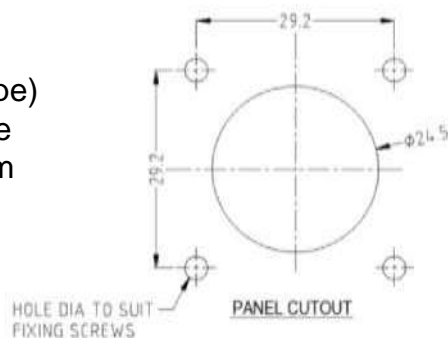

4 Pole Cable Socket with PVC
Cable Grommet. Blue nut is
standard. Dimensions: 28 x 28 x
93mm **Part No. RS1255**

Plug Specification

Maximum Current: 20A.

Withstanding Voltage: $\geq 1400V$

Insulation Resistance: $\geq 1G\Omega$

Contact Resistance: $\leq 3m\Omega$

Solderability: $\leq 3S$

Insertion Force: 10-80N Minimum

Life: ≥ 2000

rspro.com

4 Pole Chassis Socket

Compatible with all previous 4 Pole Plugs
Dimensions: 24 x 24 x 33mm

Part No: **RS1270** with CSK Hole
RS1270X with Plain Hole

4 Pole Chassis Socket (Large Square Type)
Compatible with all previous 4 Pole Plugs
Dimensions: 40 x 40 x 33mm

Part No: **RS1275**

4 Pole Chassis Socket (Round Type)
Compatible with all previous 4 Pole Plugs
Dimensions: 50 x 50 x 33mm

Part No: **RS1280**

8 Pole Chassis Socket (Round Type)
Dimensions: 51 x 51 x 33mm

Part No: **RS1285**