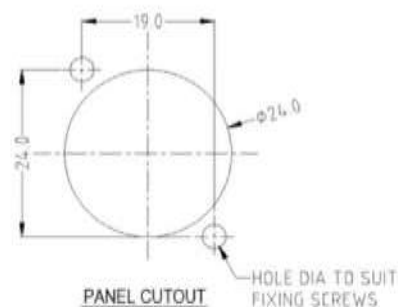

4 Pole Cable Socket with PVC
Cable Grommet. Blue nut is
standard. Dimensions: 28 x 28 x
93mm **Part No. RS1255**

Plug Specification

Maximum Current: 20A.

Withstanding Voltage: $\geq 1400V$

Insulation Resistance: $\geq 1G\Omega$

Contact Resistance: $\leq 3m\Omega$

Solderability: $\leq 3S$

Insertion Force: 10-80N Minimum

Life: ≥ 2000

rspro.com

4 Pole Chassis Socket

Compatible with all previous 4 Pole Plugs
Dimensions: 24 x 24 x 33mm

Part No: **RS1270** with CSK Hole
RS1270X with Plain Hole

4 Pole Chassis Socket (Large Square Type)
Compatible with all previous 4 Pole Plugs
Dimensions: 40 x 40 x 33mm

Part No: **RS1275**

4 Pole Chassis Socket (Round Type)
Compatible with all previous 4 Pole Plugs
Dimensions: 50 x 50 x 33mm

Part No: **RS1280**

8 Pole Chassis Socket (Round Type)
Dimensions: 51 x 51 x 33mm

Part No: **RS1285**