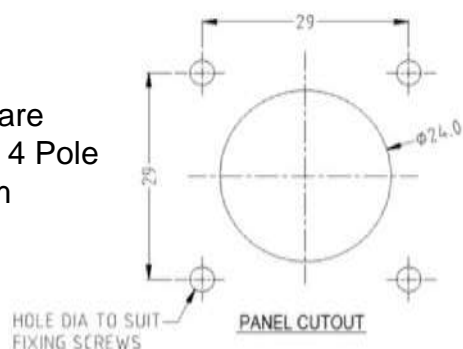

4 Pole Cable Socket with PVC
Cable Grommet. Blue nut is
standard. Dimensions: 28 x 28 x
93mm **Part No. RS1255**

Plug Specification

Maximum Current: 20A.

Withstanding Voltage: $\geq 1400V$

Insulation Resistance: $\geq 1G\Omega$

Contact Resistance: $\leq 3m\Omega$

Solderability: $\leq 3S$

Insertion Force: 10-80N Minimum

Life: ≥ 2000

rspro.com

4 Pole Chassis Socket

Compatible with all previous 4 Pole Plugs
Dimensions: 24 x 24 x 33mm

Part No: **RS1270** with CSK Hole
RS1270X with Plain Hole

4 Pole Chassis Socket (Large Square Type)
Compatible with all previous 4 Pole Plugs
Dimensions: 40 x 40 x 33mm

Part No: **RS1275**

4 Pole Chassis Socket (Round Type)
Compatible with all previous 4 Pole Plugs
Dimensions: 50 x 50 x 33mm

Part No: **RS1280**

8 Pole Chassis Socket (Round Type)
Dimensions: 51 x 51 x 33mm

Part No: **RS1285**