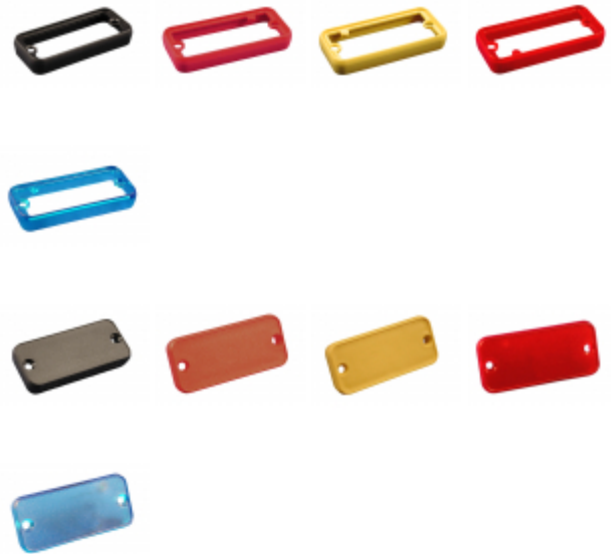

Includes:

- Versions with metal end plates includes two aluminum end panels - finish matched to extruded aluminum body - and two black plastic bezels (your option to install).
- Versions with plastic end plates includes two all-plastic end caps.
- Extruded aluminum body - choice of clear, black, blue or red anodized finish
- Self adhesive rubber feet. Replacements are available - order part number **1421T2CL** (pack of 24).
- All hardware - end panel screws are #6 x 3/8" TTT - thread rolling, steel screws with a #4 flat head phillips drive. Zinc plate finish - either clear or black (black screws are used on the black, blue & red models).
- For black replacement screws (quantity 100) order part number **1455MS100BK**
- For clear replacement screws (quantity 100) order part number **1455MS100**
- NOTE: Recommended screw torque is 5 lbf-in

Photo Features:

Black Anodized Enclosure

Red Anodized Enclosure

Blue Anodized Slimline Enclosure

Most models feature a slide out belly plate. All models include rubber feet.

Accessory panels and bezels allow for mixing and matching of colors.

All models sold as a complete enclosure and feature card slots for easy installation and assembly of PC boards.

Accessories:

Plastic Bezels and End Caps

Extra plastic bezels and end caps are sold in packs of (2) and (10) and are available in black, red, yellow, transparent red, and transparent blue. Refer to the accessory table below to select the part number you need.