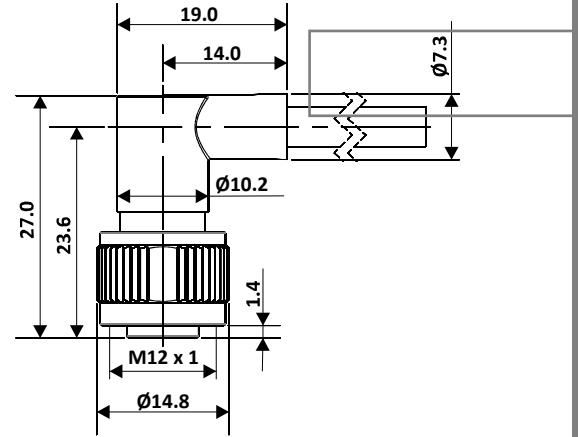

## Connector Assembly

M12 Female Right Angle

All dimensions are in mm.

### General Specification

Rated Operational Voltage	250 V
Current Rating	4A
Insulation Resistance	$\geq 100 \text{ M}\Omega$
Temperature Range	-25°C ... +75°C
Degree of Protection	IP67

### Material Specification

Grip Material	PU
Contact	Cu-Zn
Contact Plating	Gold Plated
Contact Carrier	Nylon 66
O-Ring	Neoprene
Grip Colour	Black
Coupling Nut	Brass Nickel-Plated

### Cable Specification

Cable Length-L	2 m
Cable Type	4 Core PVC Multi Strand
Sheath Colour	Black
Cross Section of Wire	0.25 sq. mm
Core Dia	1.25 mm
Cable Dia	4.8 ± 0.1 mm
Termination	Partially Stripped