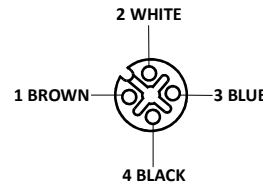

Pin Assignment

Material Specification

Grip Material	PU
Contact	Cu-Zn
Contact Plating	Gold Plated
Contact Carrier	Nylon 66
O-Ring	Neoprene
Grip Colour	Black
Coupling Nut	Brass Nickel-Plated

Cable Specification

Cable Length-L	2 m
Cable Type	4 Core PVC Multi Strand
Sheath Colour	Black
Cross Section of Wire	0.25 sq. mm
Core Dia	1.25 mm
Cable Dia	4.8 ± 0.1 mm
Termination	Partially Stripped