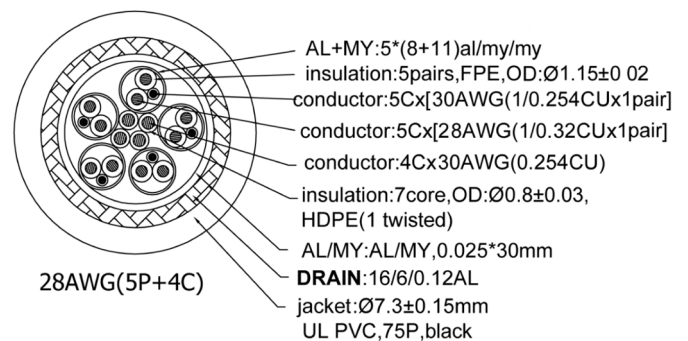

## RS PRO 15mtr Active HDMI M-M High Speed with Ethernet Cable

Stock number: 182-8904

EN

The RSPRO 15 metre male to male active HDMI cable which has a white PVC jack and an outer diameter of 7.3mm. The connectors have a gold flash covering to prevent corrosion.

The connector hoods are also made of white PVC with a strain relief to prevent the jacket splitting around the boot.

The USB connector is for extra power and not needed under normal use.

With this cable being an active cable and not bidirectional, it is important to take care in the way in which the cable is connected. The Input connector connects to the device and the output (USB end) connects to the display.

HDMI is possibly the most common display connection on the market which can be found on devices ranging from PC's, Bluray players, games consoles and more.

HDMI V1.4	Signal Assignment	HDMI V1.4
1 Red		Red 1
2 Earth		Earth 2
3 White		White 3
4 Blue		Blue 4
5 Earth		Earth 5
6 White		White 6
7 Green		Green 7
8 Earth		Earth 8
9 White		White 9
10 Brown		Brown 10
11 Earth		Earth 11
12 White		White 12
14 Black		Black 14
17 White		White 17
19 Yellow		Yellow 19
13	Green CEC Green	13
15	Orange SCL Orange	15
16	Purple SDA Purple	16
18	Red +5 Volts Power Red	18
20		20