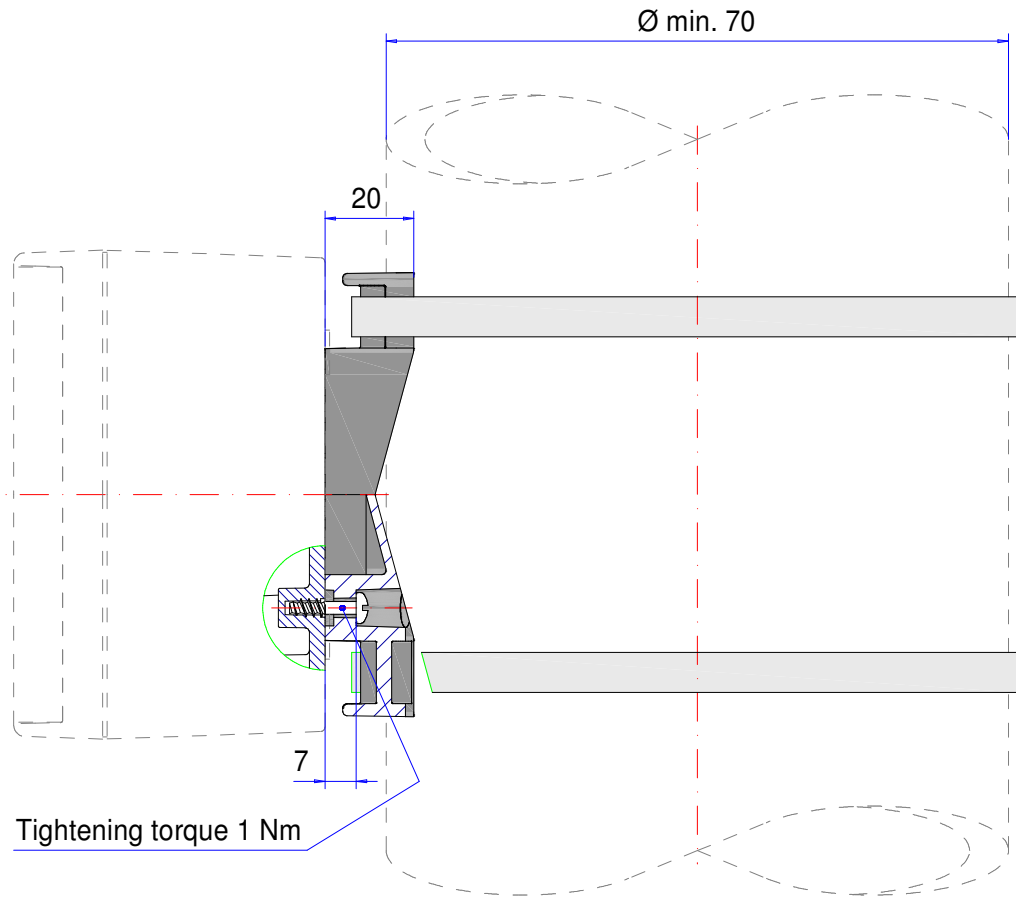

Accessories technoPLUS

Type: Mast attachment

Material-No.: 501.100.000

Material	ASA LURAN, UV stabilized, RAL 7016, anthracite grey		Assembly screws	4x KBL Ø4x15, 1.4567 (V2A)
Weight	50 g		Tolerance	DIN ISO 16901-130 (outside dimensions ±0,5mm)