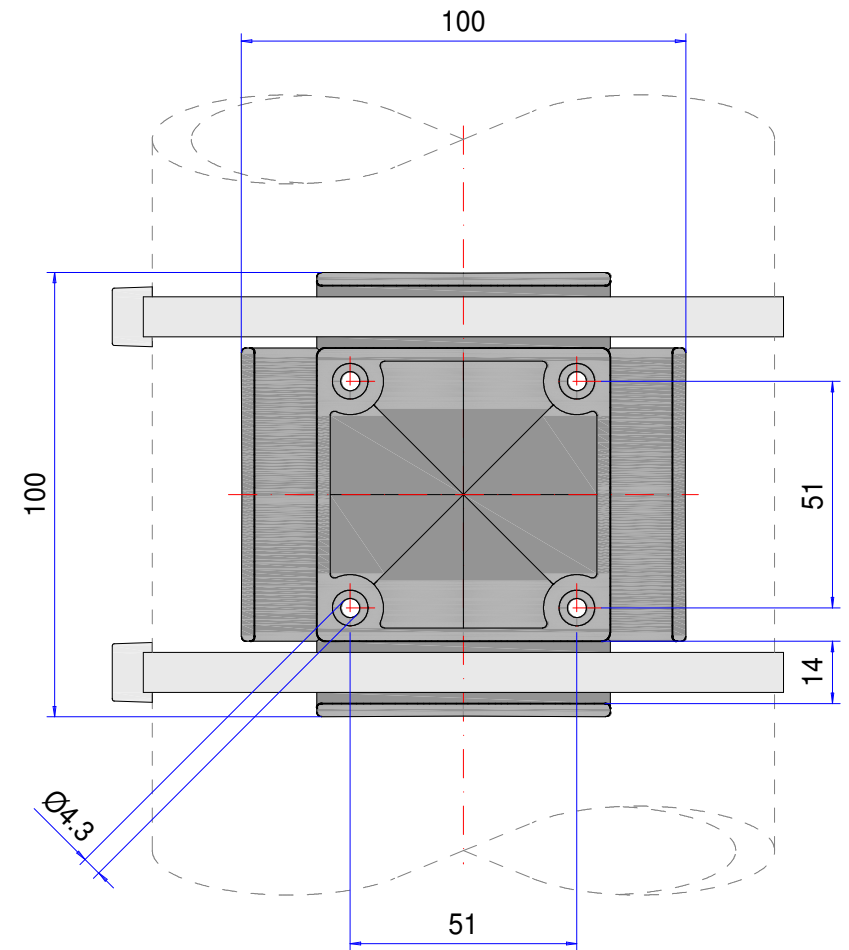

Accessories technoPLUS

Type: Mast attachment

Material-No.: 501.100.000

Material	ASA LURAN, UV stabilized, RAL 7016, anthracite grey		Assembly screws	4x KBL Ø4x15, 1.4567 (V2A)
Weight	50 g		Tolerance	DIN ISO 16901-130 (outside dimensions ±0,5mm)