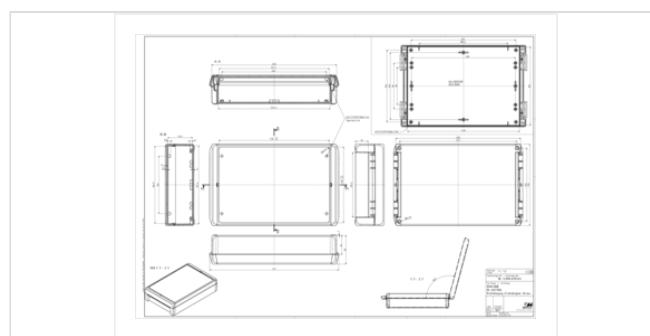

## Dimensions

Dimensions

271 x 170 x 60 mm

Product drawing

Product drawing in DXF format: 96016325 B-261706-PC-V0-7035.dxf (3.9 MB)

Drawing for mechanical processing: 96016325 B-261706-PC-V0-7035-G.dxf (3.0 MB)