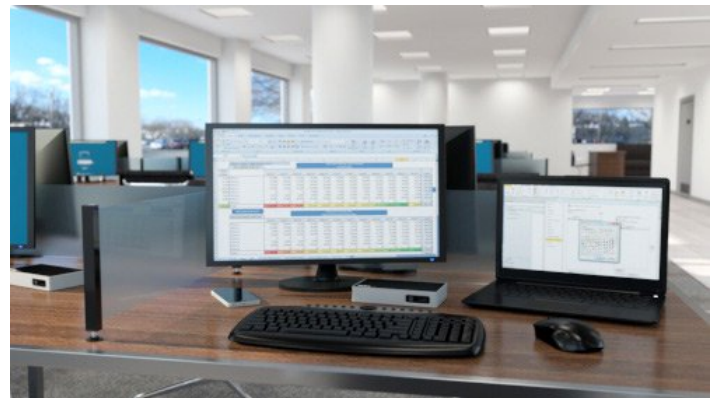

If you don't need all the connections and features of a traditional laptop docking station, you can use this dock to add the most essential connections (such as an extra display) to your laptop.

Now you or your colleagues can be more productive and create an efficient and comfortable workspace, even in an area with minimal desk space.

Essential connections that are ideal for simple workstations

This laptop dock features basic device connections that are integrated into a small foot-print housing. Now you can create a permanent or hoteling (hot desking) workstation in a location with limited space. The dock offers an efficient solution for adding an extra display, a Gigabit network connection, and multiple USB devices without having to connect several individual adapters. And, with hotel desks or hot desks, laptop users aren't tied to one specific workstation, so they can come and go easily.

It's a cost-effective docking station that still provides all the fundamental ports of a full-size workstation, such as DVI output, and when paired with your laptop display, you can easily set up dual monitors.

By maximizing your available space, the compact dock can help eliminate the added cost and hassle of purchasing more offices, cubicles, or desks.

With fewer ports integrated into a small foot-print housing, the dock is a perfect fit for short-term work areas (hot desks). It's ideal for mass deployment in business, classroom, computer lab, and government settings. Plus, it integrates nicely into home-office or office hoteling workspaces that have limited space.