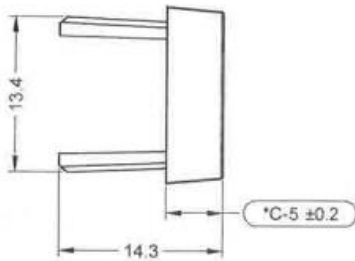

Datasheet

Orange Rectangular Push Button Lens For Use With SD16 Series

RS Stock number 745-2580

Dimensions: (mm)

Specifications

Colour: Orange
Length: 16mm
Shape: Rectangular Flat
Material: PMMA / PC
RoHS Compliant