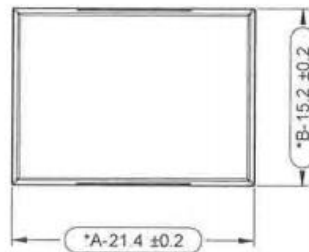

Datasheet

Orange Rectangular Push Button Lens For Use With SD16 Series

RS Stock number 745-2580

Dimensions: (mm)

Specifications

Colour: Orange
Length: 16mm
Shape: Rectangular Flat
Material: PMMA / PC
RoHS Compliant