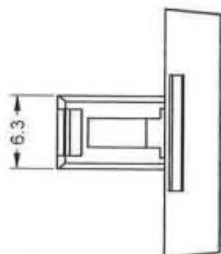

Datasheet

Orange Rectangular Push Button Lens For Use With SD16 Series

RS Stock number 745-2580

Dimensions: (mm)

Specifications

Colour: Orange
Length: 16mm
Shape: Rectangular Flat
Material: PMMA / PC
RoHS Compliant