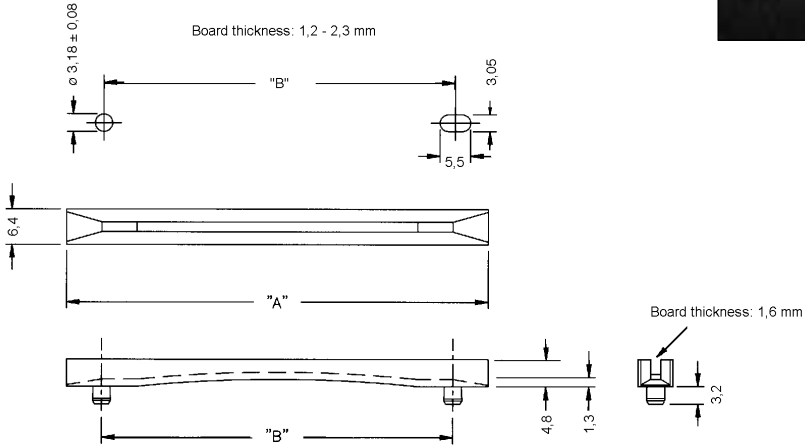

CARD GUIDES AND PULLERS

B

Part No.	"A" mm	"B" mm
RCG-1	76.2	63.5
RCG-2	101.6	88.9
RCG-3	152.4	139.7
RCG-4	215.9	203.2

RCG

RACK CARD GUIDE

Material: Nylon 6/6 - natural; UL 94 V-2, RMS-01
 by special order:
 Std. Pk.: Nylon 6/6 - natural; UL 94 V-0, RMS-19
 500 pcs.

Note:

RCG	1
-----	---

 Part Type