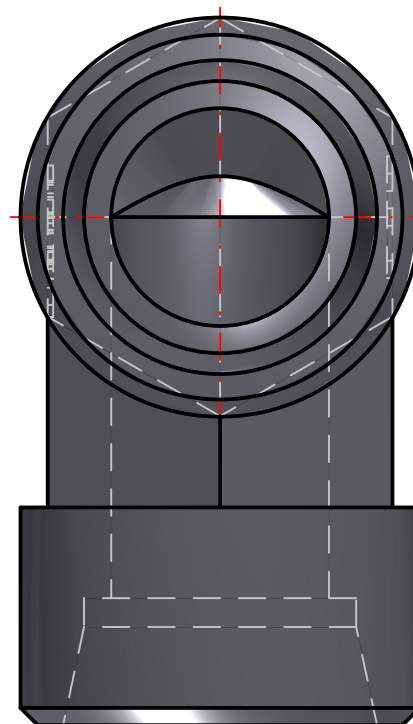

ENGINEERING YOUR SUCCESS.

Parker Hannifin Corporation
High Pressure Connectors Europe
Am Metallwerk 9
33659 Bielefeld, Germany
Ph: +49 (0) 521-4048-0
Fax: +49 (0) 521-4048-4280

PARKER High Pressure Connectors Europe Division
Ermeto DIN tube to tube high pressure hydraulic tube fittings

PART Number: W15LCFX

*Interactive 3D graphic, click to activate and rotate
(3D capable PDF viewer required)*

Technical Data	
Part Number	W15LCFX
Series Name	Ermeto DIN tube to tube high pressure hydraulic tube fittings
Series Code	Ermeto DIN tube to tube high pressure hydraulic tube fittings
Division ID	687614
Division Name	High Pressure Connectors Europe Division
Company	Parker Hannifin