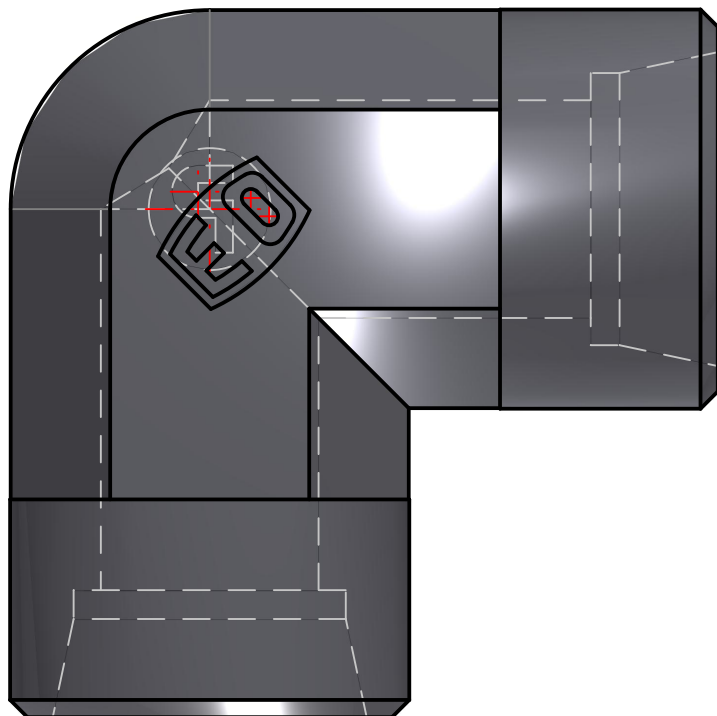

ENGINEERING YOUR SUCCESS.

Parker Hannifin Corporation
High Pressure Connectors Europe
Am Metallwerk 9
33659 Bielefeld, Germany
Ph: +49 (0) 521-4048-0
Fax: +49 (0) 521-4048-4280

PARKER High Pressure Connectors Europe Division
Ermeto DIN tube to tube high pressure hydraulic tube fittings

PART Number: W15LCFX

*Interactive 3D graphic, click to activate and rotate
(3D capable PDF viewer required)*

Technical Data	
Part Number	W15LCFX
Series Name	Ermeto DIN tube to tube high pressure hydraulic tube fittings
Series Code	Ermeto DIN tube to tube high pressure hydraulic tube fittings
Division ID	687614
Division Name	High Pressure Connectors Europe Division
Company	Parker Hannifin