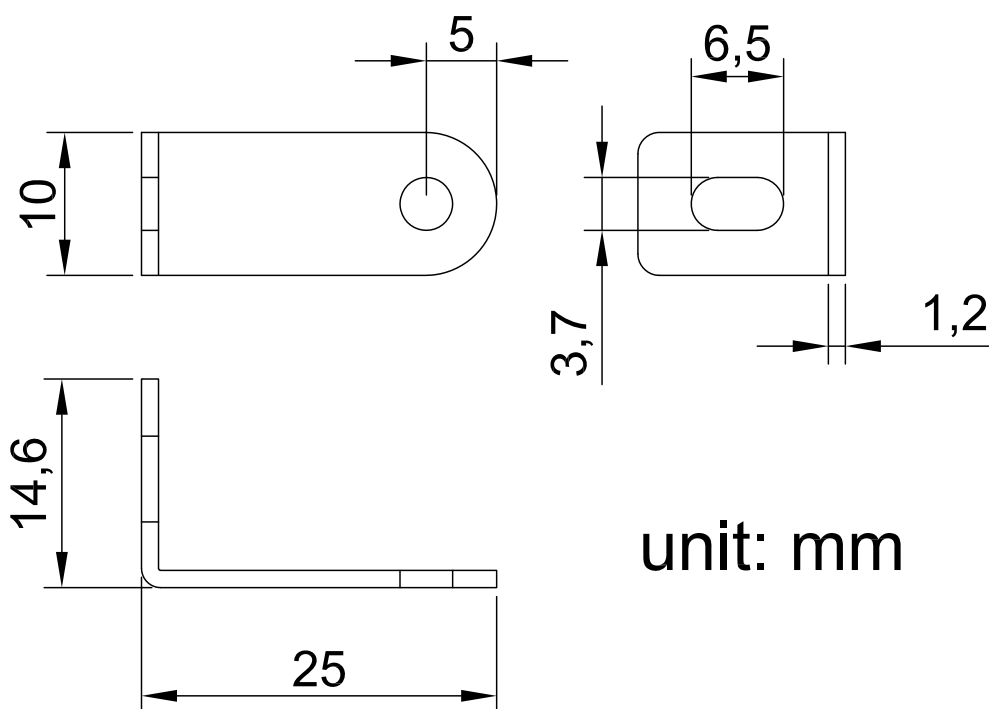

ENGLISH

Datasheet

Stock No: 427-997

RS Pro 15 x 25mm 2 Hole Steel Angle Bracket

Product Details

90° with slots

Zinc plated mild steel

3.7mm fixing holes

Angle

Specifications:

Length	15 x 25mm
Width	10mm
Thickness	1.2mm
Number of Holes	2
Material	Steel
Finish	Zinc
Slotted	Yes
Length A	15mm
Length B	25mm

unit: mm