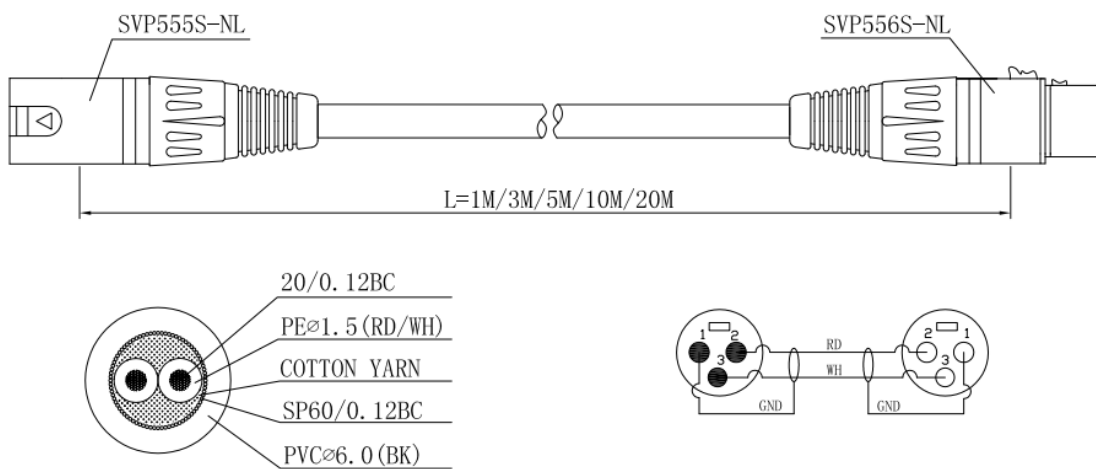

Datasheet

1m Blue Female XLR to Male XLR Audio Video Cable Assembly

RS Stock number [742-4497](#)

Specifications

- Connector A: Female XLR
- Connector B: Male XLR
- Length: 3m
- Sheath Colour: Red