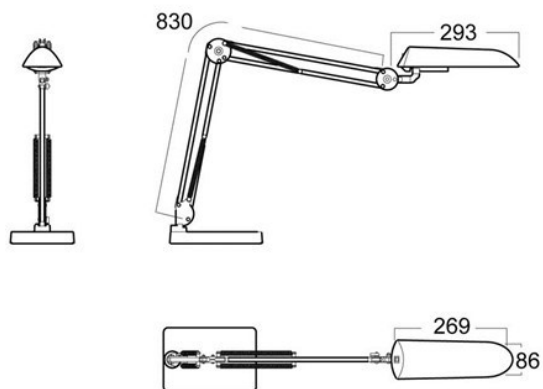

Steel arm and plastic shade.

MOUNTING

Standard with table clamp (A-clamp). Table base and integrated table mounts (TT table mount and TE bushing) are available on request.

OPTICS

Symmetric light output.

ARM TECHNOLOGY & MOVEMENT

Parallel, three-pivot arm. Arm length is 85 cm. Up-and-down, side-to-side and rotational head movement. NB! Allowing for upward head tilt creates more flexibility but may cause unwanted glare.

MEASUREMENT DRAWINGS