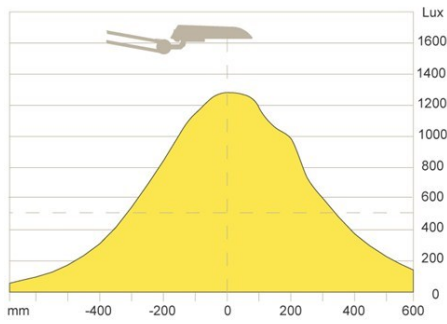

Verit

LIGHT MEASUREMENT DRAWINGS