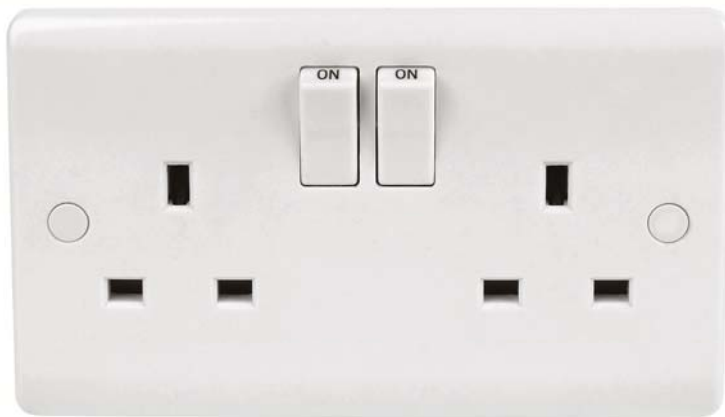

# Switched Socket 13A 2 Gang SP White

## Specification:

Socket Type: BS 1363

Voltage Rating: 250V

Current Rating: 13A

Earth Terminal

Dimension: 146 x 86 x 33

Material: Urea Formaldehyde

Colour: White