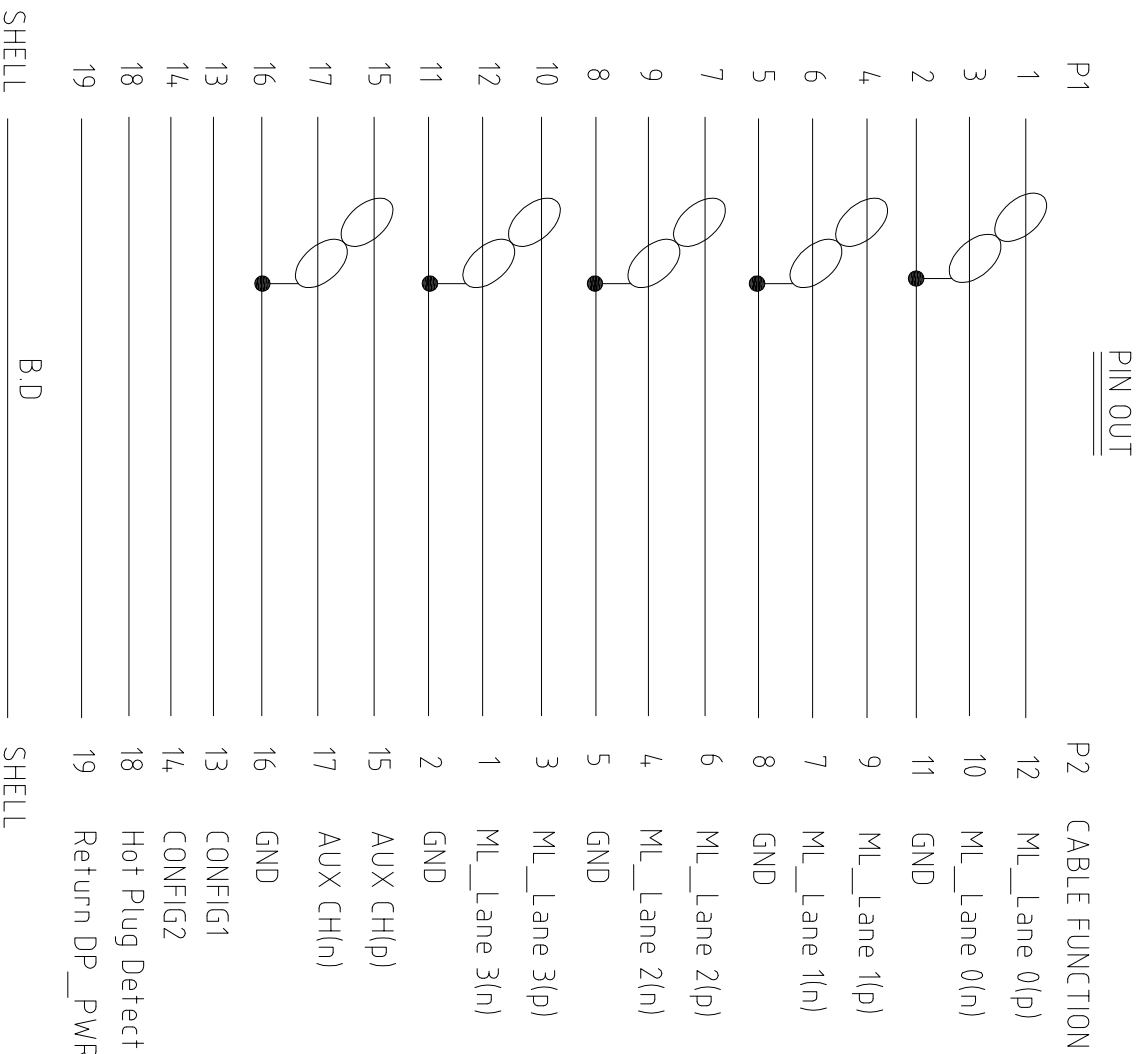

rotronic

Datenblatt - Fiche technique - Data sheet

11.04.5646

ROLINE Gold DisplayPort Kabel, DP ST – ST, 3,0m

ROLINE Gold Câble DisplayPort DP M – DP M, 3,0m

ROLINE Gold DisplayPort Cable, DP M – DP M, 3 m

LTR	REV	DESCRIPTION	DATE

Tolerance Inch M/M		Title	
X	.015 .30	Rotronic co., LTD.	
XX	.010 .10	DISPLAYPORT ASS'Y CABLE	
XXX	.005 .05	Customer P/N	
Draw	FANNIE 12/13/10'	App'd	Customer: T-RAG
Check		Scale NONE	Units M/M
Engr		Dwg No. 200-1484	REV: A
			Third Angle Projection
			Sheet: 2/2