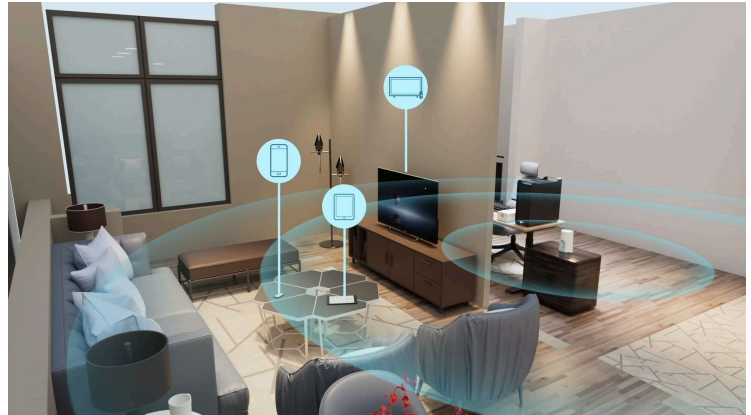

Home Office

Content Creators

Software Developers

Online Educators

360° Spherical Coverage, Say Goodbye to Wi-Fi Dead Zones

Enjoy exceptional Wi-Fi signal and uninterrupted connectivity throughout your home or office with cutting-edge antenna design and mesh network. The DBR-560 extends Wi-Fi coverage, providing reliable 360° spherical coverage for a seamless experience in every corner of your space.