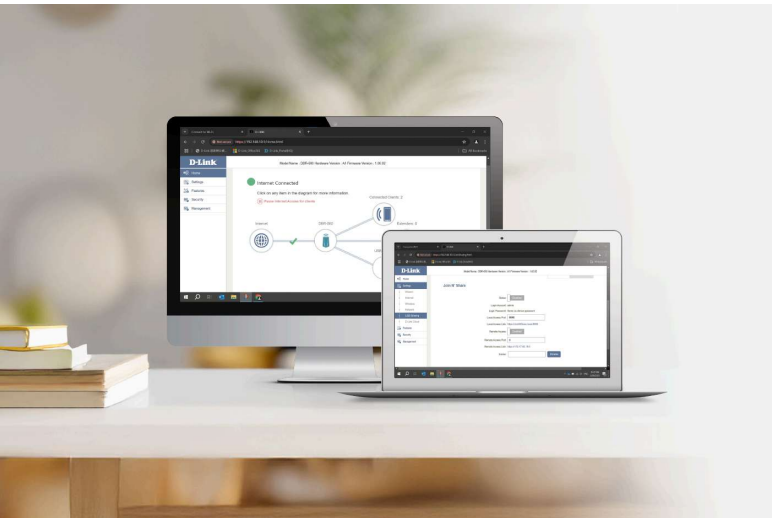

Join N' Share Seamlessly

Easily connect to a storage device and create a private cloud, allowing effortless access and sharing of your files from external storage via a convenient web interface and the Join N' Share app.

- Your Reliable Private Cloud
- Wirelessly Access and Share Your Files Anywhere
- Preview Video and Audio Files
- Easily Setup and Manage the Access Authority

Uninterrupted Connectivity

Connect a cellular USB adapter* to the USB-C port, providing redundant internet connections for seamless, uninterrupted service.

2.5 Gbps WAN Port

1 Gbps LAN Port x 4

Easy Setup and Management

Effortlessly manage your network with a user-friendly web interface that offers advanced configuration options. Access various settings, including security configurations, network settings, performance optimizations, and wireless file-sharing features.