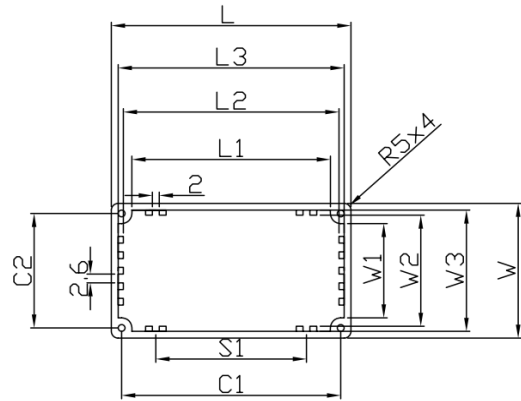

ENGLISH

Datasheet

Aluminium Enclosure, Shielded, 79.9 x 54.9 x 25.5mm

RS Stock number 517-3686

Description:

EMI/RFI Screened - Powder Coated

- Diecast aluminium alloy (LM2, BS1490)
- EMI/RFI Screened
- Stock nos. 517-3670, 517-3686, 517-3591, 517-3636, 517-3557, 517-3541, 517-3642 and 517-4083 have internal guide slots to allow the interior to be subdivided by screens, dividers, PCBs or component mounting board
- Countersunk stainless steel M3.5 fixing screw
- Minimum wall thickness 1.6 mm

Specifications:

Colour:	Grey
Body Material:	Die Cast Aluminium
External Dimensions:	79.9 (length) x 54.9 (width) x 25.5 (height)mm
Lid Colour:	Grey
Shielded:	Yes

L	W	H	C1	C2	S1	L1	L2	L3	W1	W2	W3	H1
79.9	54.9	25.5	70.5	45.4	40.0	64.0	73.8	76.8	38.7	48.8	51.7	19.7