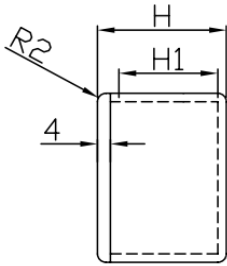

ENGLISH

Datasheet

Aluminium Enclosure, Shielded, 79.9 x 54.9 x 25.5mm

RS Stock number 517-3686

Description:

EMI/RFI Screened - Powder Coated

- Diecast aluminium alloy (LM2, BS1490)
- EMI/RFI Screened
- Stock nos. 517-3670, 517-3686, 517-3591, 517-3636, 517-3557, 517-3541, 517-3642 and 517-4083 have internal guide slots to allow the interior to be subdivided by screens, dividers, PCBs or component mounting board
- Countersunk stainless steel M3.5 fixing screw
- Minimum wall thickness 1.6 mm

Specifications:

Colour:	Grey
Body Material:	Die Cast Aluminium
External Dimensions:	79.9 (length) x 54.9 (width) x 25.5 (height)mm
Lid Colour:	Grey
Shielded:	Yes

L	W	H	C1	C2	S1	L1	L2	L3	W1	W2	W3	H1
79.9	54.9	25.5	70.5	45.4	40.0	64.0	73.8	76.8	38.7	48.8	51.7	19.7