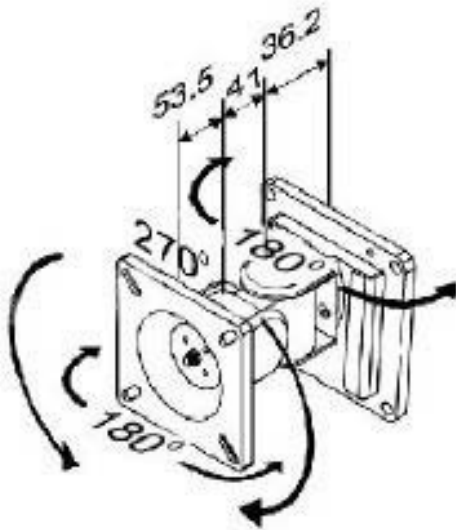

### Features:

- Screen size:14"-24"
- Support up to 8kgs
- Tilt: 180° up or down
- Swing : 180° right or left
- Swivel:270°
- VESA:75x75mm/100x100mm
- Material: Cold steel construction